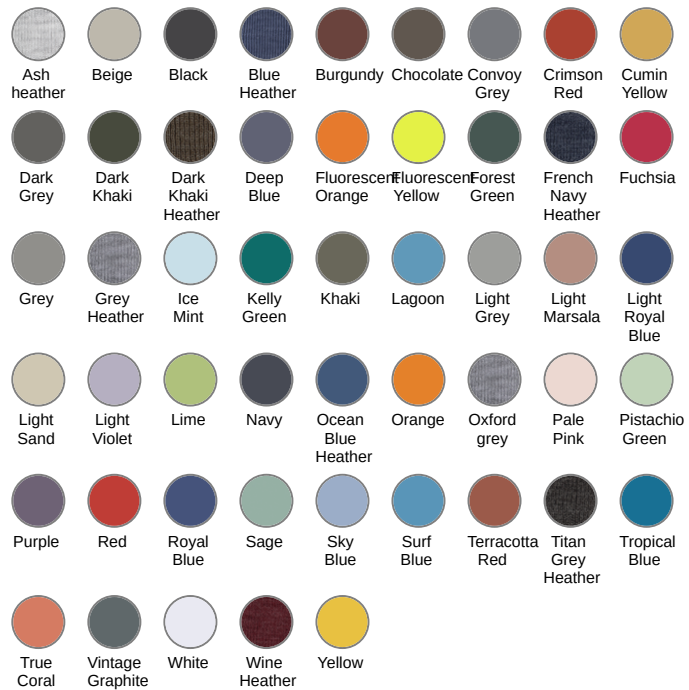

KP031

Beanie

- Hard-wearing, soft and lightweight material.
- Round shape.

100% acrylic knitted beanie.

More information

Logistic

Country of origin

Customs code