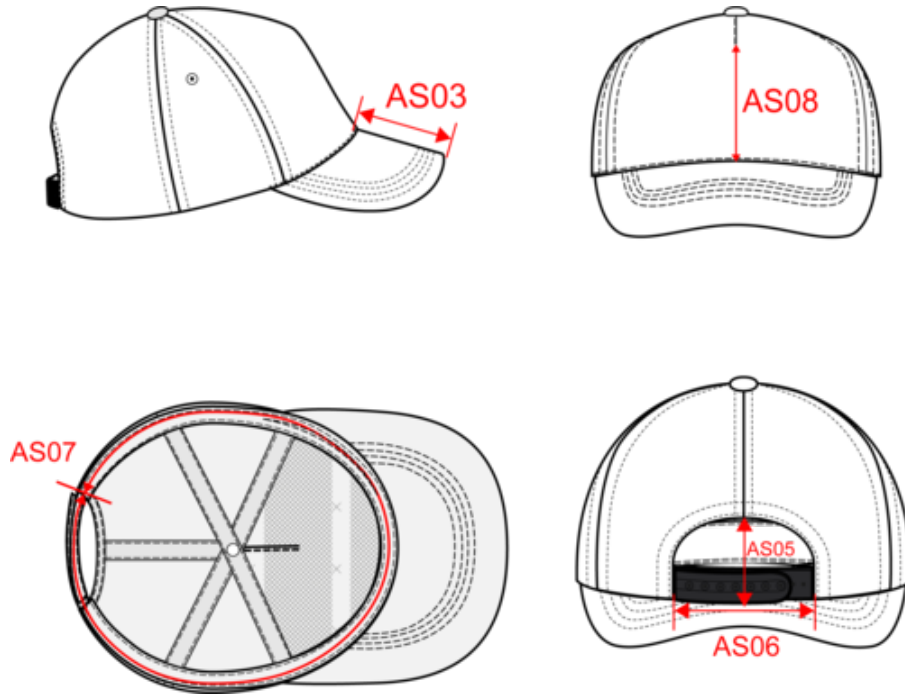

KP034

First - 5 panels cap

- Cotton twill for greater softness and suppleness.
- Rear fastening with plastic adjuster, simple and practical.

100% cotton twill. Plastic tab closure for adjustable size.

More information

Logistic

Country of origin

Customs code

Also available in version

KP041

KP034

First - 5 panels cap

Dimensions (cm)

Measurements in cm	One Size
AS03 - Visor length on middle	8.30
AS05 - Back half moon opening height	5.30
AS06 - Width half moon opening height (closed and relaxed)	8.30
AS07 - Total circumference	58.00
AS08 - Front middle part height for print	8.50