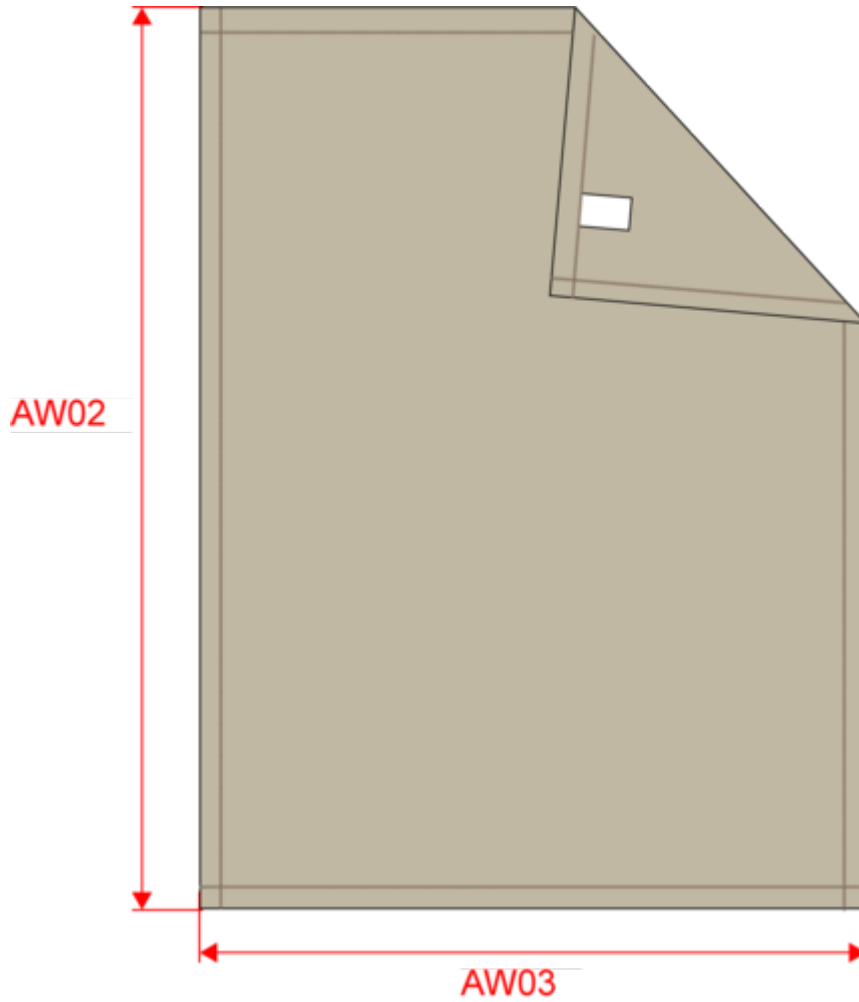

## Polar fleece blanket

Dimensions (cm)

Measurements in cm	One Size
AW02 - Total height	170.00
AW03 - Total width	140.00

KP424