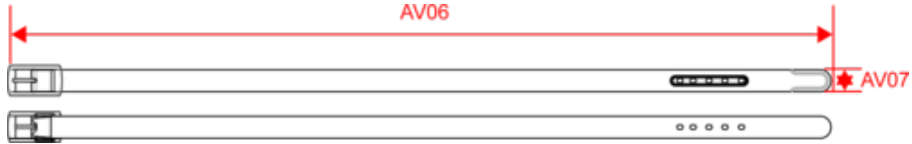

### Dimensions (cm)

| Measurements in cm | One Size |
|--------------------|----------|
| AV06 - Belt length | 131.00   |
| AV07 - Belt height | 3.50     |

KP801