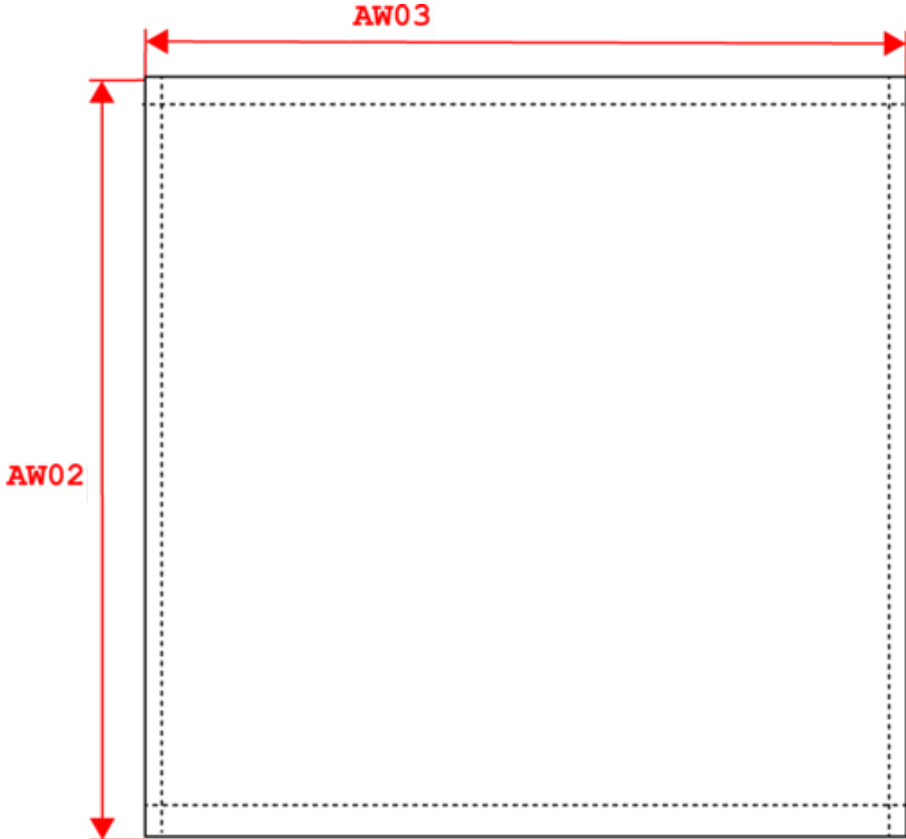

KARIBAN

K104

Guest Hand Towel 30 cm x 30 cm – set of 5 towels

- Terry towelling fabric.
- Set of 5.

100% cotton. Looped fabric. Set of 5 towels. Size: 30 x 30 cm. Tear-away brand labels.

More information

Logistic

Country of origin

Customs code

KARIBAN

K104

Guest Hand Towel 30 cm x 30 cm – set of 5 towels

Dimensions (cm)

Measurements in cm	One Size
AW02 - Total height	30.00
AW03 - Total width	30.00

KARIBAN

K104

Guest Hand Towel 30 cm x 30 cm – set of 5 towels

Colours information

Black

RVB : 35,35,37
Pantone C : Black
Pantone TCX : 19-4004TCX

Dark Grey

RVB : 63,60,60
Pantone C : 447C
Pantone TCX : 19-0000TCX

White

RVB : 236,236,252
Pantone C : White
Pantone TCX : 11-0601TCX

Logistic

20

Sizes	Width (cm)	Height (cm)	Length (cm)	Net weight (kg)	Gross weight (kg)	Pieces/Box	Pieces/Bundle
One Size	40.00000	20.00000	60.00000	0.00000	0.00000	20	0