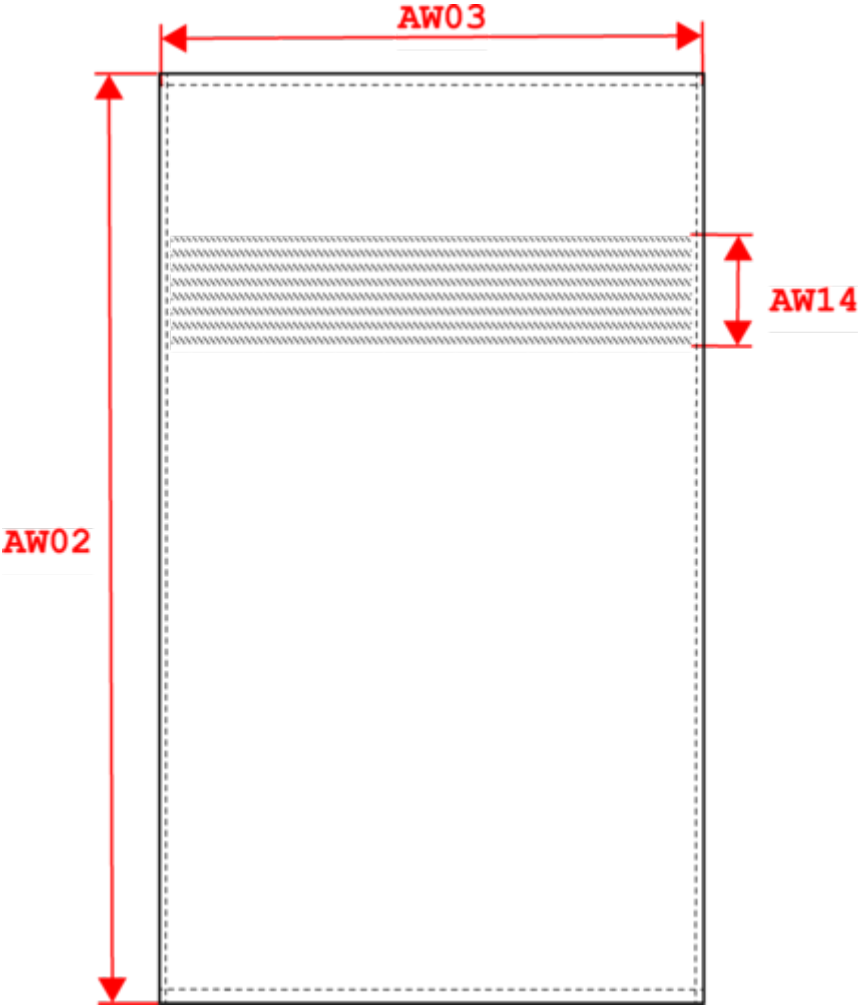

KARIBAN

K112

Hand towel

- 18 available colourways.
- Made from 100% cotton.
- Vanity essential.

100% cotton.

More information

Logistic

Country of origin

Customs code

KARIBAN

K112

Hand towel

Dimensions (cm)

Measurements in cm	One Size
AW02 - Total height	100.00
AW03 - Total width	50.00
AW14 - Finishing height	8.00

KARIBAN

K112

Logistic  5  50

Sizes	Width (cm)	Height (cm)	Length (cm)	Net weight (kg)	Gross weight (kg)	Pieces/Box	Pieces/Bundle
One Size	60.00	40.00	40.00	12.50000	13.50000	50	1