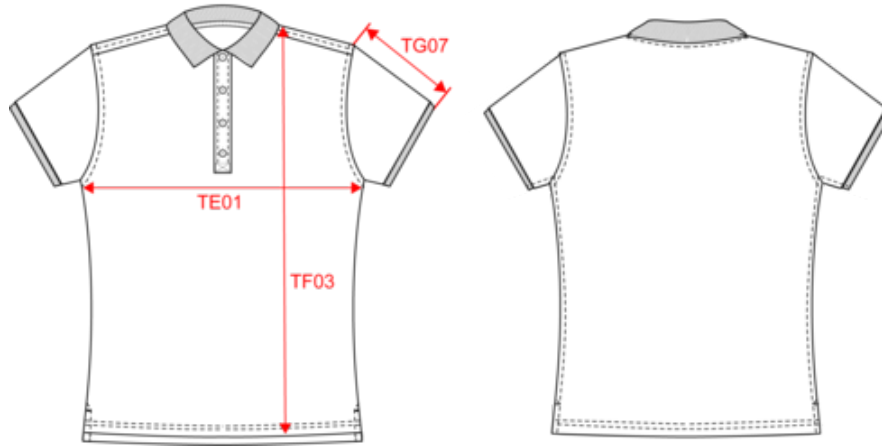

KARIBAN

K210

Ladies' organic piqué short-sleeved polo shirt

- The ultimate classic polo shirt in organic cotton.
- Slim fit so it hangs perfectly.
- Organic Collection. NO LABEL.

Plain colourways: 100% cotton. Wine Heather, Ocean Blue Heather and French Navy Heather colourway: 80% cotton/20% polyester. Grey Heather: 70% cotton/30% viscose. All colourways are made from organic cotton. Slim fit. 1x1 ribbed neck and cuffs. Placket with 4 matching buttons. Twill tape on inner neck and side slits. No brand label at neck, only size tag for easy relabelling.

Ladies' organic piqué short-sleeved polo shirt

Dimensions (cm)

Measurements in cm	XS	S	M	L	XL	XXL
TE01 - 1/2 chest width at 1.5cm below armhole	43.00	46.00	49.00	52.00	55.00	58.00
TF03 - Front total height from HSP	60.00	62.00	64.00	66.00	68.00	70.00
TG07 - Short sleeve length	12.00	12.40	13.00	13.75	14.30	14.80