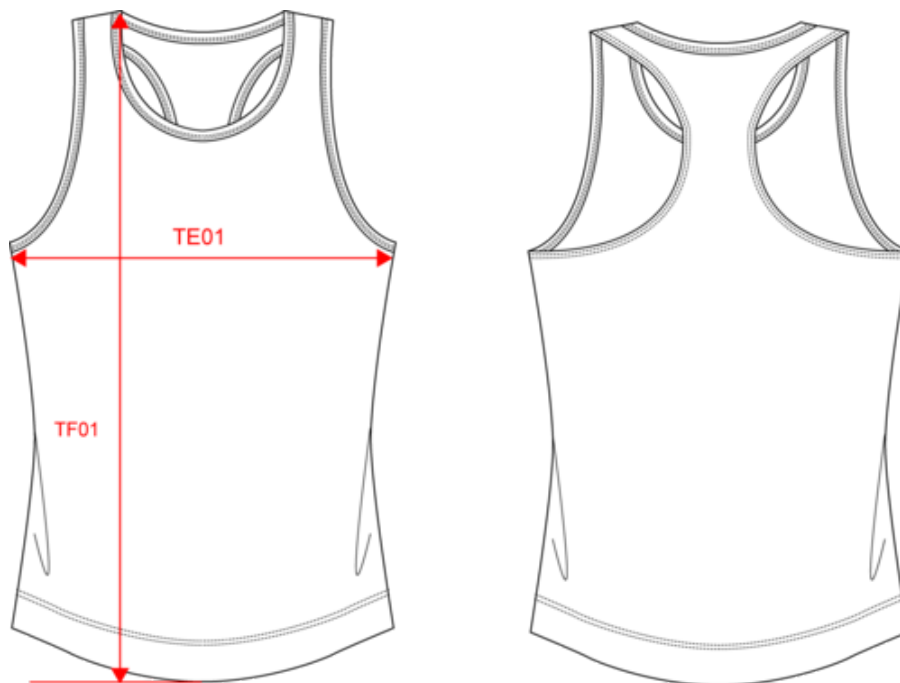

KARIBAN

K311

Angelina > Ladies' tank top

- Essential and timeless racer back tank top.
- 12 available colourways.
- Made from 100% cotton that is soft and comfortable to wear.

100% cotton. 1 x 1 rib. Racer back style. Twin needle finishing.

Angelina > Ladies' tank top

Dimensions (cm)

Measurements in cm	XS	S	M	L	XL
TE01 - 1/2 chest width at 1.5cm below armhole	35.00	38.00	41.00	44.00	47.00
TF01 - Total height from HSP	58.00	60.00	62.00	64.00	66.00