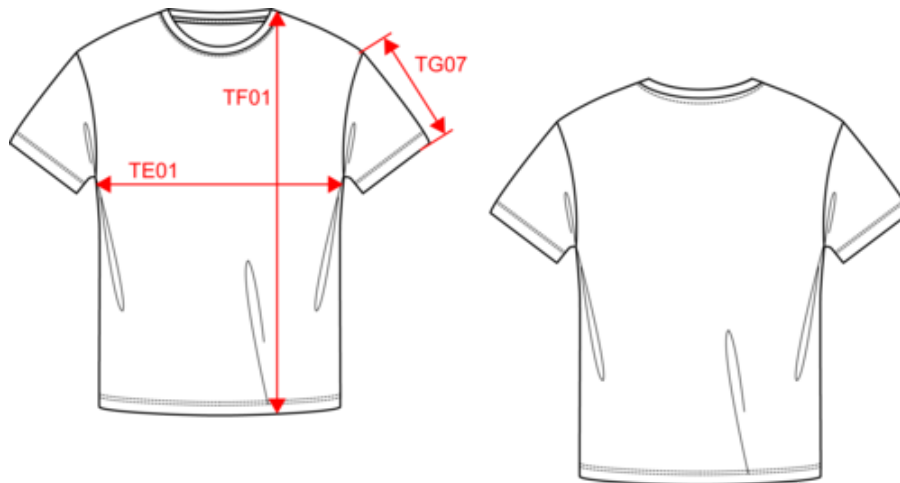

KARIBAN

K356

Short-sleeved crew neck T-shirt

- Enzyme washing and combed cotton: keeps surfaces smooth after several washes.
- Soft to the touch and excellent printability.
- Large choice of colours

100% enzyme-washed combed cotton (Oxford Grey : 90% cotton / 10% viscose). Fitted style. Neck tape (Oxford Grey neck tape for all colours, except for White body where neck tape is White and Oxford Grey body where neck tape is Dark Grey). Twin needle finishing at the cuffs and hem.

K363

KARIBAN

K356

Short-sleeved crew neck T-shirt

Dimensions (cm)

Measurements in cm	S	M	L	XL	XXL	3XL	4XL
TE01 - 1/2 chest width at 1.5cm below armhole	49.00	52.00	55.00	58.00	61.00	64.00	67.00
TF01 - Total height from HSP	70.00	72.00	74.00	76.00	78.00	80.00	82.00
TG07 - Short sleeve length	22.00	22.75	23.50	24.25	25.00	25.75	26.50