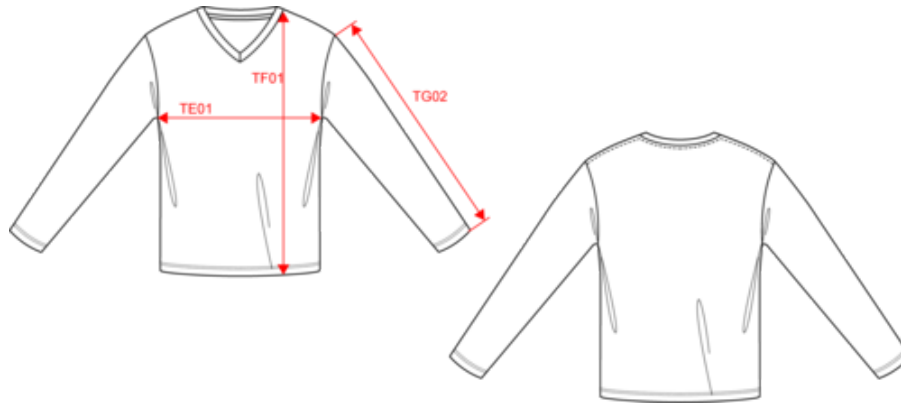

KARIBAN

K358

Men's long-sleeved V-neck T-shirt

- Enzyme washing and combed cotton: keeps surfaces smooth after several washes.
- Soft to the touch and excellent printability.
- Large choice of colours.

100% enzyme-washed combed cotton (Oxford Grey : 90% cotton / 10% viscose). Fitted style. Neck tape (Oxford Grey contrast neck tape for all colours, except for White body where neck tape is White and Oxford Grey body where neck tape is Dark Grey). Twin needle finishing at the cuffs and hem.

KARIBAN

K358

Men's long-sleeved V-neck T-shirt

Dimensions (cm)

Measurements in cm	S	M	L	XL	XXL	3XL	4XL
TE01 - 1/2 chest width at 1.5cm below armhole	49.00	52.00	55.00	58.00	61.00	64.00	67.00
TF01 - Total height from HSP	70.00	72.00	74.00	76.00	78.00	80.00	82.00
TG02 - Long sleeve length	63.00	64.00	65.00	66.00	67.00	68.00	69.00