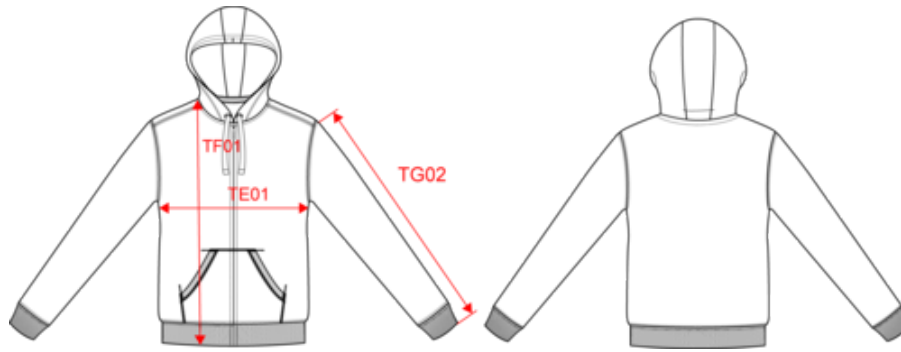

KARIBAN

K454

Men's full zip hooded sweatshirt

- The essential urban casual style zipped hooded sweatshirt.
- Made of brushed fleece for optimal comfort.
- Timeless and casual.

80% combed cotton/20% polyester (Ash Heather : 79% cotton / 20% polyester / 1% viscose). 100% cotton outer surface. Brushed fleece. Contrast neck tape (Oxford Grey contrast for all colours, except for Oxford Grey and Ash Heather body where neck tape is Navy). Honeycomb lined hood with drawcord. Kangaroo pocket. Ribbed pocket trim, cuffs and waistband. Zip fastening.

Dimensions (cm)

Measurements in cm	XS	S	M	L	XL	XXL	3XL	4XL
TE01 - 1/2 chest width at 1.5cm below armhole	49.00	52.00	55.00	58.00	61.00	64.00	67.00	70.00
TF01 - Total height from HSP	69.00	71.00	73.00	75.00	77.00	79.00	81.00	83.00
TG02 - Long sleeve length	64.00	65.00	66.00	67.00	68.00	69.00	70.00	71.00