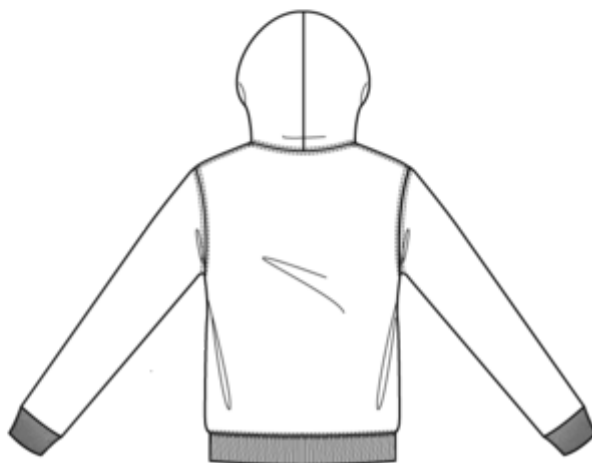

## Dimensions (cm)

Measurements in cm	XS	S	M	L	XL	XXL
TE01 - 1/2 chest width at 1.5cm below armhole	45.00	48.00	51.00	54.00	57.00	60.00
TF01 - Total height from HSP	62.00	64.00	66.00	68.00	70.00	72.00
TG02 - Long sleeve length	59.00	60.00	61.00	62.00	63.00	64.00