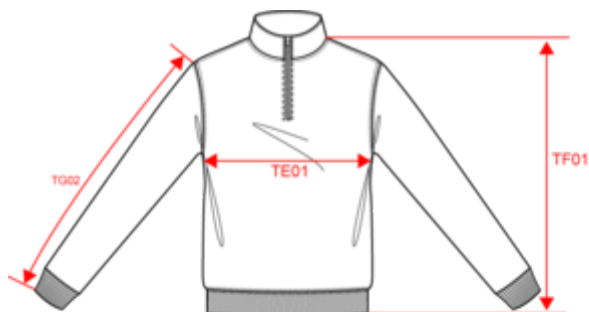

## Dimensions (cm)

Measurements in cm	XS	S	M	L	XL	XXL	3XL	4XL
TE01 - 1/2 chest width at 1.5cm below armhole	49.00	52.00	55.00	58.00	61.00	64.00	67.00	70.00
TF01 - Total height from HSP	69.00	71.00	73.00	75.00	77.00	79.00	81.00	83.00
TG02 - Long sleeve length	60.50	61.50	62.50	63.50	64.50	65.50	66.50	67.50