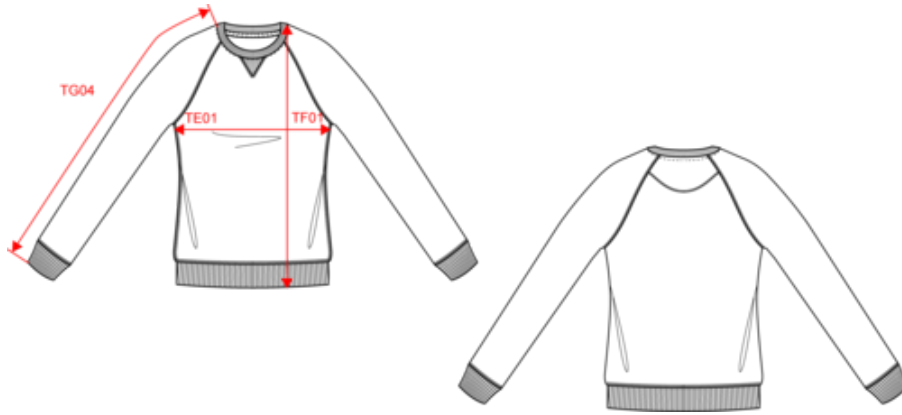

KARIBAN

K481

Ladies' organic cotton crew neck raglan sleeve sweatshirt

- Fashionable fit, environmentally friendly and incredibly comfortable.
- Low shrinkage fabric.
- Organic Collection. NO LABEL.

Colors Snow Grey, Sage and Lemon Yellow : 80% cotton / 20% polyester. Made from 80% organic cotton and 20% recycled polyester. Colors Black, French Navy Heather, Grey Heather, Mossy Green, Navy, Ocean Blue Heather, Red, Storm Grey and Wine Heather : 80% cotton / 20% polyester. Made from 80% organic cotton. Non brushed fleece (French Terry). LST (Low Shrinkage Terry). Fashionable fit. Ribbed collar, hem and cuffs. Herringbone tape at inner collar and V-stitch inset. No brand label, size tabe only for ease of customisation.

K490

KARIBAN

K481

Ladies' organic cotton crew neck raglan sleeve sweatshirt

Dimensions (cm)

Measurements in cm	XS	S	M	L	XL	XXL
TE01 - 1/2 chest width at 1.5cm below armhole	45.00	48.00	51.00	54.00	57.00	60.00
TF01 - Total height from HSP	61.00	63.00	65.00	67.00	69.00	71.00
TG04 - Raglan long sleeve length	68.50	70.25	72.00	73.75	75.50	77.25