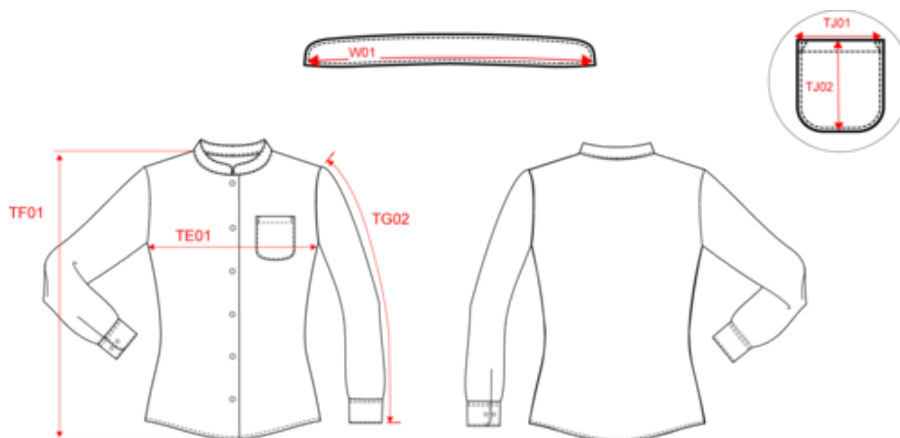

KARIBAN

K514

Ladies' long-sleeved mandarin collar shirt

- The shirt for catering professionals.
- Mandarin collar for a chic and modern touch.
- Easy to clean thanks to easy-care treatment.

65% polyester/35% cotton poplin. Easy-care fabric. Mandarin collar. Matching buttons. V-shaped chest pocket on left side. Adjustable rounded cuffs with tear-resistant sleeve placket. 1 spare button. Shaped hem.

K514

Ladies' long-sleeved mandarin collar shirt

Dimensions (cm)

Measurements in cm	XS	S	M	L	XL	XXL	3XL
TE01 - 1/2 chest width at 1.5cm below armhole	44.50	47.50	50.50	53.50	56.50	59.50	62.50
TF01 - Total height from HSP	63.50	65.50	67.50	69.50	71.50	73.50	75.50
TG02 - Long sleeve length	60.00	61.00	62.00	63.00	64.00	65.00	66.00
TH04 - Neckline length on collar from middle to middle	39.10	40.30	41.50	42.70	43.90	45.10	46.30
TJ01 - Chest patched pocket(s) top width	9.00	10.00	10.00	11.00	11.00	12.00	12.00
TJ02 - Chest patched pocket(s) height at highest point	11.00	12.00	12.00	13.00	13.00	14.00	14.00

White
RVB : 236,236,252
Pantone C : White
Pantone TCX : 11-0601TCX

Wine
RVB : 91,39,54
Pantone C : 504C
Pantone TCX : 19-1522TCX

Zinc
RVB : 61,62,65
Pantone C : 446C
Pantone TCX : 19-4205TCX

Logistic

1

12

Sizes	Width (cm)	Height (cm)	Length (cm)	Net weight (kg)	Gross weight (kg)	Pieces/Box	Pieces/Bundle
XS	40.00000	13.00000	60.00000	2.10000	3.74000	12	0
S	40.00000	13.00000	60.00000	2.24000	3.88000	12	0
M	40.00000	13.00000	60.00000	2.35000	3.99000	12	0
L	40.00000	13.00000	60.00000	2.45000	4.09000	12	0
XL	40.00000	13.00000	60.00000	2.61000	4.25000	12	0
XXL	40.00000	13.00000	60.00000	2.71000	4.35000	12	0
3XL	40.00000	13.00000	60.00000	2.89000	4.53000	12	0