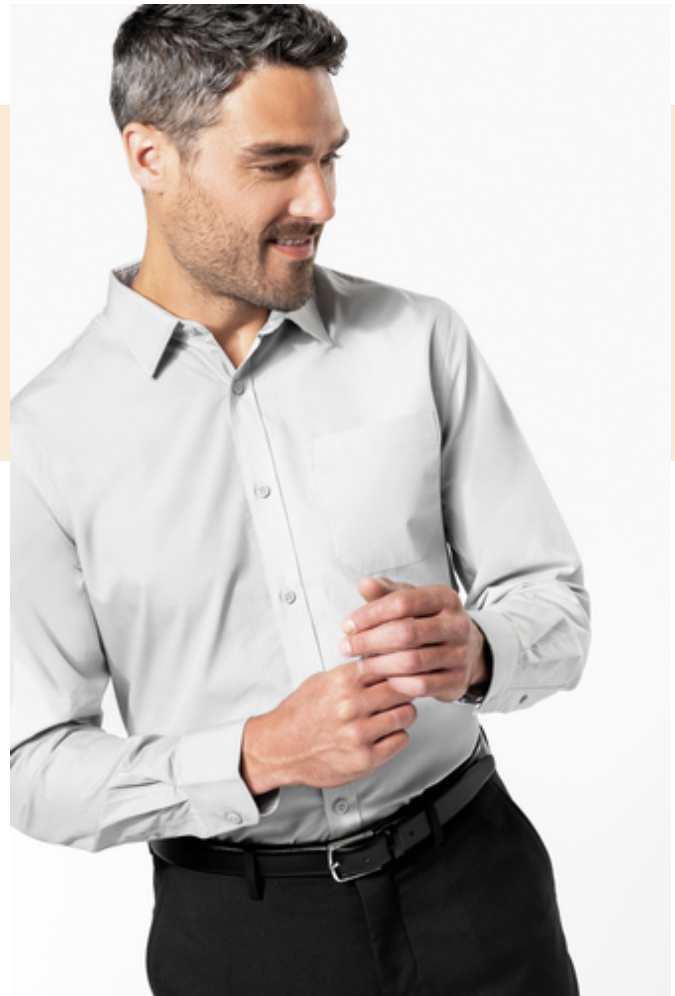

KARIBAN

K541

Men's long-sleeved cotton poplin shirt

- Designed in cotton poplin, a silky, supple material.
- Easy to clean thanks to easy-care treatment.
- Elegant and classic with subtle, sleek finishes.

100% cotton poplin. Easy-care fabric. Cut-away boned collar. Matching buttons. Mitred left chest pocket. Double back yoke with 2 back pleats. Felled seams. Adjustable rounded button cuffs with button plackets. 2 spare buttons. Shaped hem. Average weight size L : 310g.

XS S M L XL XXL 3XL 4XL 5XL 6XL 120 - 125 g/m²

More information

Logistic

1

12

BD - Bangladesh

Customs code

62052000

Also available in version

K542

K521