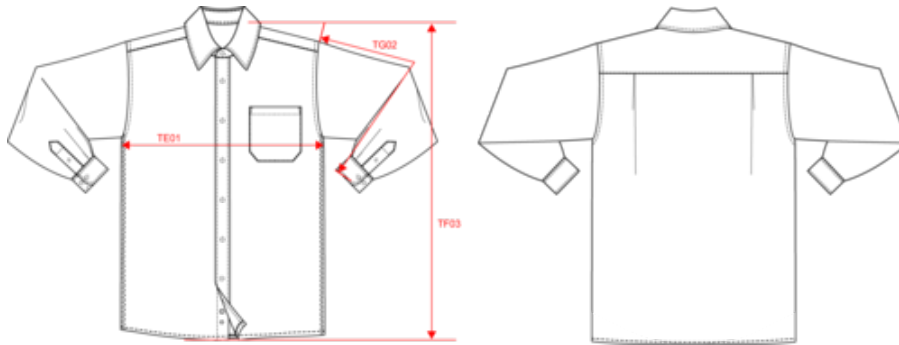

100% cotton poplin. Easy-care fabric. Cut-away boned collar. Matching buttons. Mitred left chest pocket. Double back yoke with 2 back pleats. Felled seams. Adjustable rounded button cuffs with button plackets. 2 spare buttons. Shaped hem. Average weight size L : 310g.

Also available in version

K542

K521

KARIBAN

K541

Men's long-sleeved cotton poplin shirt

Dimensions (cm)

Measurements in cm	XS	S	M	L	XL	XXL	3XL	4XL	5XL	6XL
TE01 - 1/2 chest width at 1.5cm below armhole	52.00	55.00	58.00	61.00	64.00	67.00	70.00	73.00	76.00	79.00
TF01 - Total height from HSP	71.50	73.50	75.50	77.50	79.50	81.50	83.50	85.50	87.50	89.50
TG02 - Long sleeve length	63.00	64.00	65.00	66.00	67.00	68.00	69.00	70.00	71.00	72.00