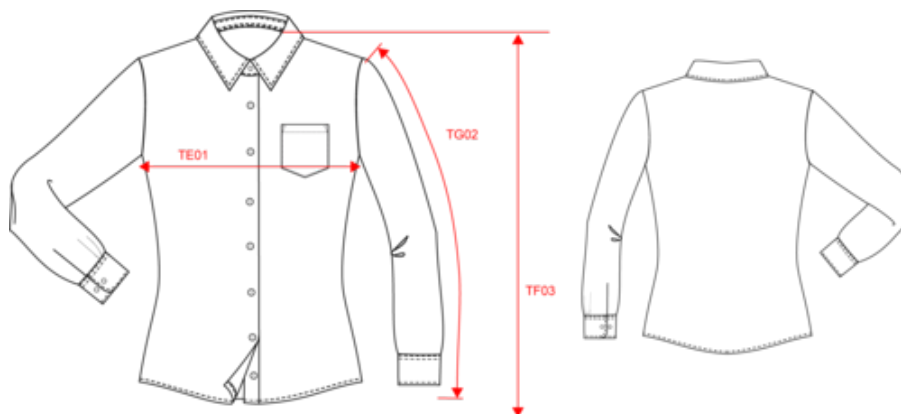

100% cotton poplin. Easy-care fabric. Soft collar. Matching buttons. V-shaped chest pocket on left side. Adjustable rounded tear-resistant cuffs. 1 spare button. Shaped hem. Average weight size M : 230g.

Ladies' long-sleeved cotton poplin shirt

Dimensions (cm)

Measurements in cm	XS	S	M	L	XL	XXL	3XL	4XL
TE01 - 1/2 chest width at 1.5cm below armhole	44.50	47.50	50.50	53.50	56.50	59.50	62.50	65.50
TF01 - Total height from HSP	63.00	65.00	67.00	69.00	71.00	73.00	75.00	77.00
TG02 - Long sleeve length	60.00	61.00	62.00	63.00	64.00	65.00	66.00	67.00