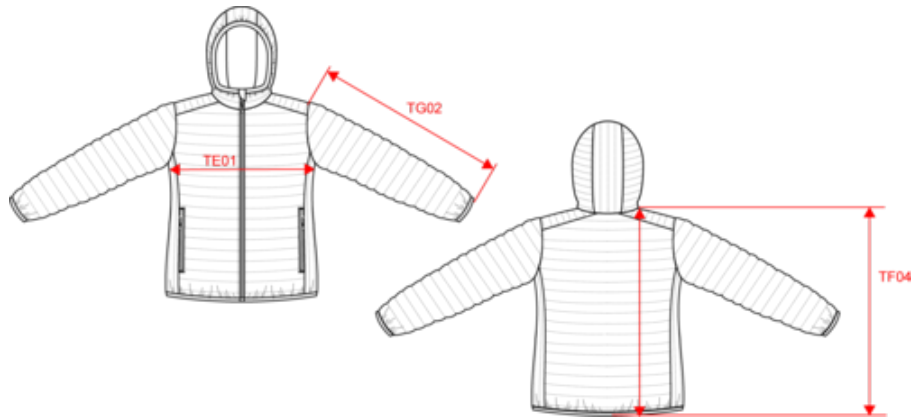

### Dimensions (cm)

Measurements in cm	XS	S	M	L	XL	XXL
TE01 - 1/2 chest width at 1.5cm below armhole	46.00	49.00	52.00	55.00	58.00	61.00
TF04 - Back total height from HSP	60.00	62.00	64.00	66.00	68.00	70.00
TG02 - Long sleeve length	64.00	65.00	66.00	67.00	68.00	69.00