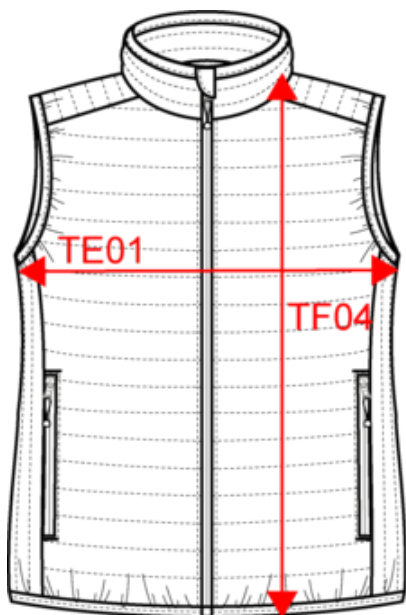

## Ladies' lightweight sleeveless padded jacket

Dimensions (cm)

Measurements in cm	XS	S	M	L	XL	XXL
TE01 - 1/2 chest width at 1.5cm below armhole	46.00	49.00	52.00	55.00	58.00	61.00
TF04 - Back total height from HSP	60.00	62.00	64.00	66.00	68.00	70.00