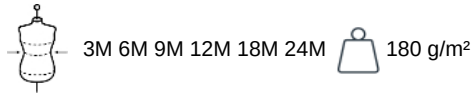

KARIBAN

K831

Babies' SHORT-SLEEVED bodysuit

- Lightweight and supple, extremely comfortable.
- Enzyme-washed for excellent printability.
- 3 press stud crotch fastening.

100% enzyme-washed cotton jersey (Oxford Grey : 90% cotton/10% viscose). Crew neck with 2 shoulder press studs. 3 press studs at bottom. Ribbed neck and leg openings.