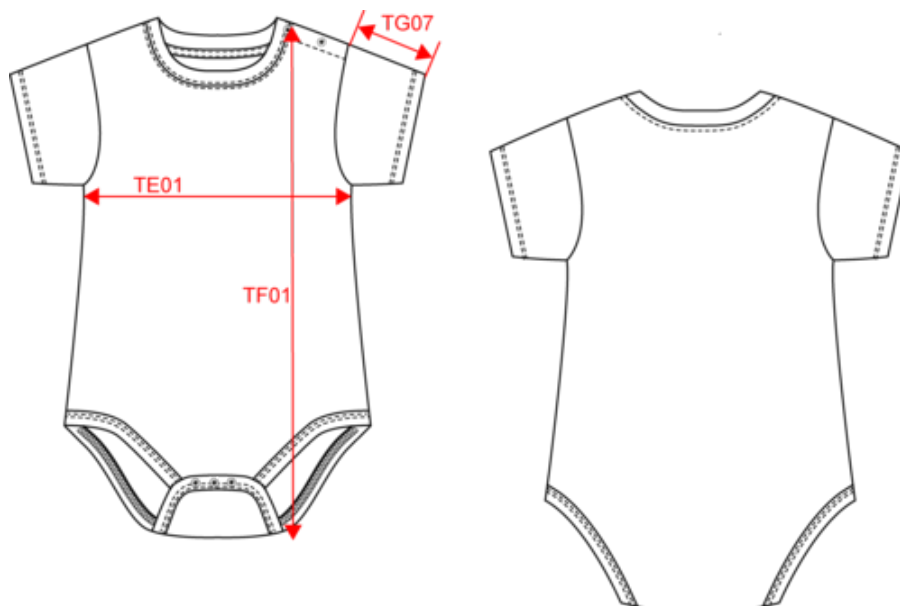

KARIBAN

K831

Babies' SHORT-SLEEVED bodysuit

Dimensions (cm)

Measurements in cm	3M	6M	9M	12M	18M	24M
TE01 - 1/2 chest width at 1.5cm below armhole	24.85	25.75	20.00	21.35	22.65	24.00
TF01 - Total height from HSP	44.50	46.50	38.00	39.50	41.00	42.50
TG07 - Short sleeve length	8.65	9.05	6.00	6.75	7.50	8.25