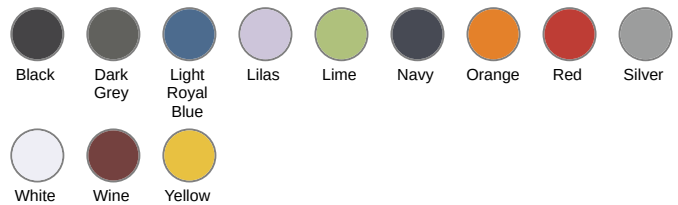

KARIBAN

K860

Satin tie

- Chic and trendy.
- Washable at 30°.
- Satin finish.

100% polyester satin. Machine washable at 30°C.

One Size

More information

Logistic

1

50

CN - China

Customs code

62152000

Also available in version

K861