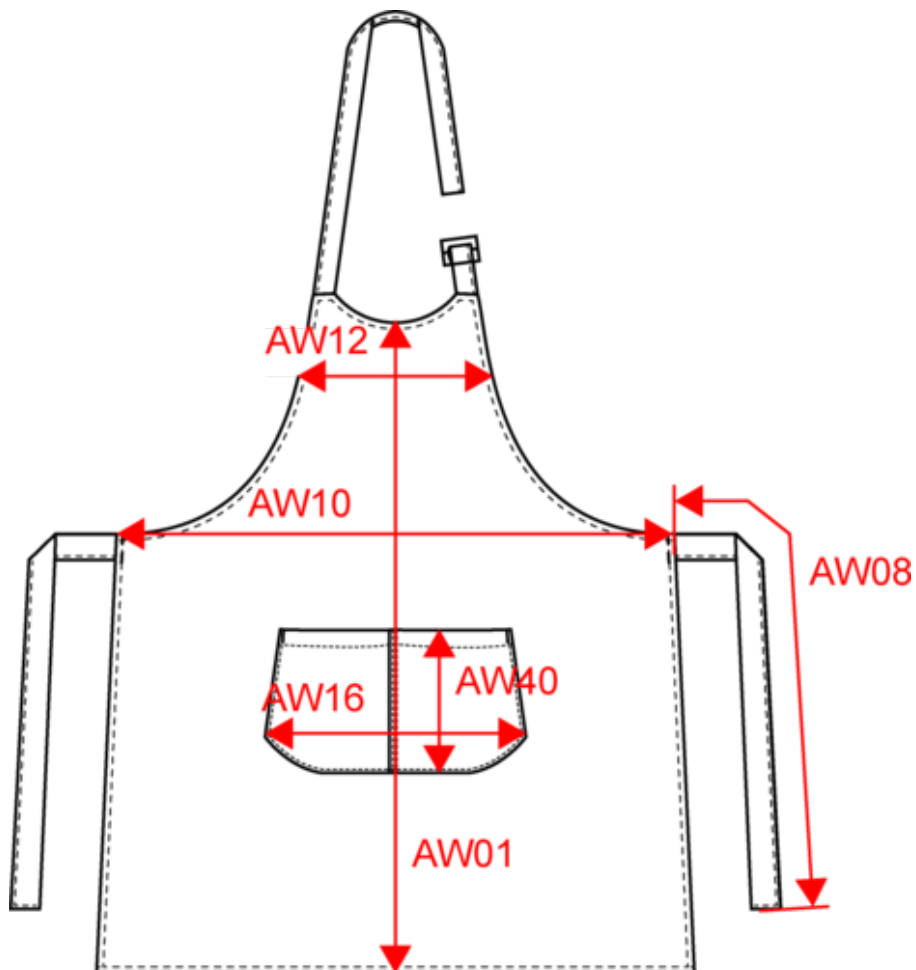

KARIBAN

K885

Cotton apron with pocket

- Washable at 60°, perfect for professional use.
- 32 available colourways.
- Practical, functional and adjustable.

100% cotton. Domestic wash 60°. Adjustable neck tie with sliding metal buckle. Large front pocket with two compartments. Pocket : Length 20 cm - Width 31.5 cm. Apron : Length 90 cm - Width 76 cm. Denim colours : this product has been specially treated and appears intentionally aged. This manufacturing process results in colour variations between products and makes each piece unique.

Cotton apron with pocket

Dimensions (cm)

Measurements in cm	One Size
AW12 - Apron chest width at 19cm from front middle	37.00
AW16 - Pocket bottom width	36.00
AW17 - Pocket height at highest point	20.00