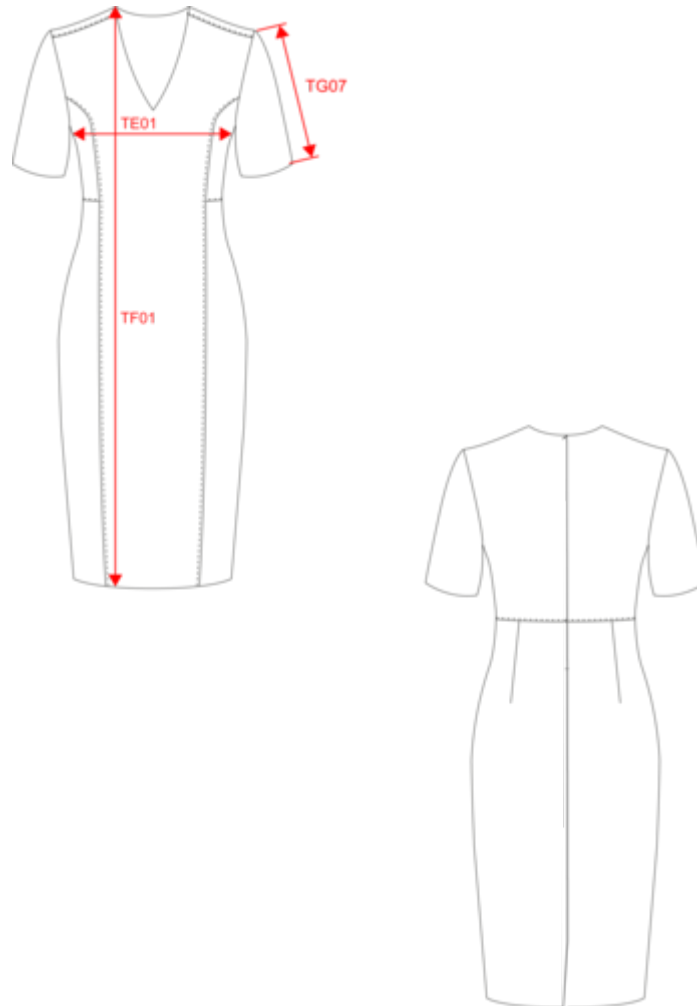

## Straight dress

- Elegant tailored fit.
- A neat finish for a smart, classy look.
- Quality material for greater comfort.

50% polyester / 23% viscose / 22% wool / 5% elastane. 100% polyester stretch lining on the body only. Princess cut with top stitched yoke that flattens and reinforces the seam. V-neckline with lined inner finish. Invisible zip fastening at the back. 2 waist darts at the back. Slit at lower back. Ruffled lining with slit. No brand label, only size tag for easy decoration access.

Measurements in cm	34 FR	36 FR	38 FR	40 FR	42 FR	44 FR	46 FR
TE01 - 1/2 chest width at 1.5cm below armhole	44.00	46.00	48.00	50.00	52.00	54.00	56.00
TF01 - Total height from HSP	96.50	98.50	100.50	102.50	104.50	106.50	108.50
TG07 - Short sleeve length	21.00	21.25	21.50	21.75	22.00	22.25	22.50

## Straight dress