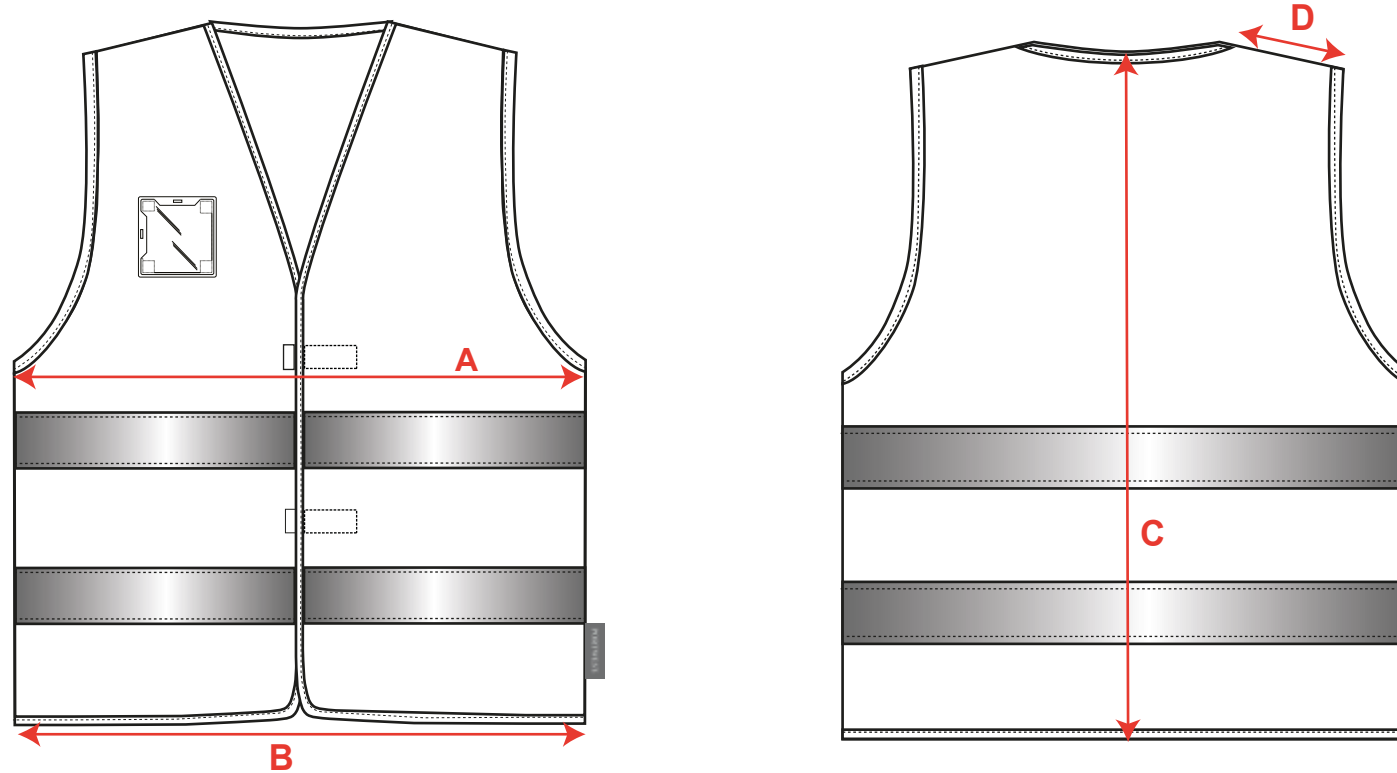

STYLE NO: C475

DESCRIPTION: **Hi Vis Vest with Dual ID Holder**

FABRIC: 100% Polyester

COLOUR: Yellow, Orange

		ALL MEASUREMENTS IN CM AND ON THE FLAT				
		S/M	L/XL	2XL/3XL	4XL/5XL	6XL/7XL
A	CHEST 2.5CM BELOW THE ARMHOLE (VELCRO FASTENED)	58	66	75	84	96
B	HEM WIDTH RELAXED	58	66	75	84	96
C	BODY LENGTH (CB NECK TO BACK HEM, INC COLLAR)	70	70	70	75	75
D	SHOULDER LENGTH	17	17.25	17.5	17.75	18