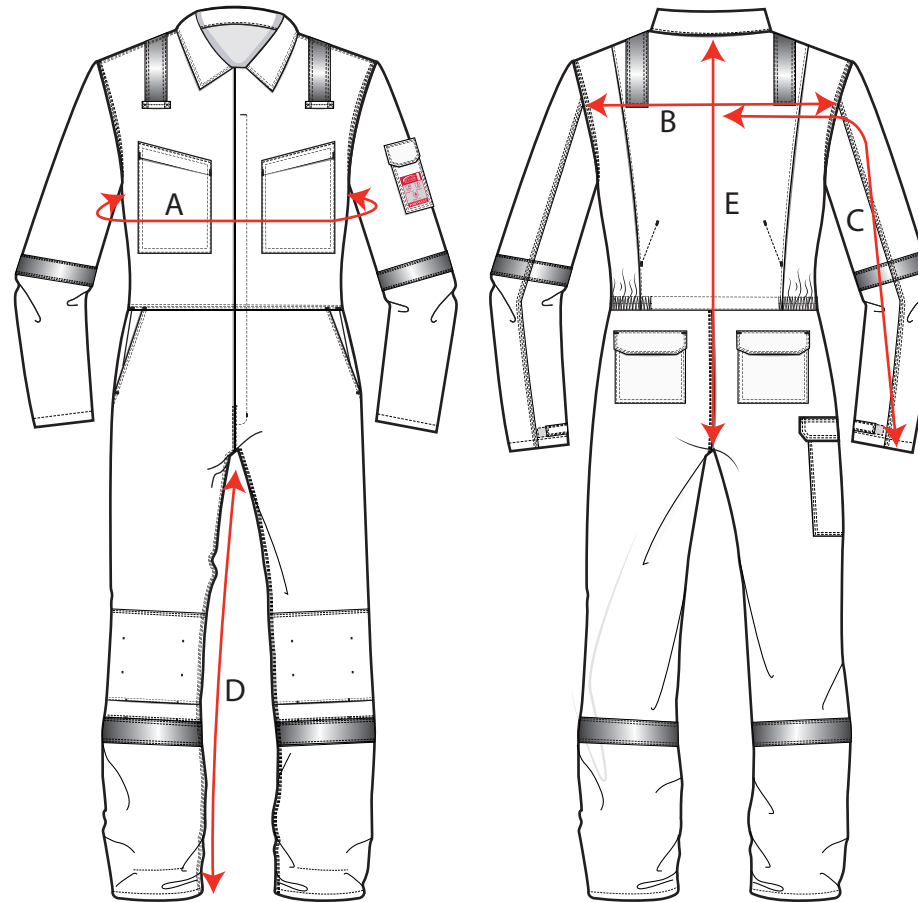

STYLE NO: FR51

DESCRIPTION: FR Anti-static Ladies Boilersuit

FABRIC: 99% Cotton 1% Carbon Fibre 350g.

COLOUR: Navy, Orange.

AREA		4/6 X-SMALL	8/10 SMALL	12/14 MEDIUM	16 LARGE	18/20 X-LARGE	22/24 XXL	26 XXXL	28/30 4XL
Chest	A	92	100	108	116	124	132	140	148
Across Back from 12cm below neck	B	43	45	47	49	51	53	55	57
Sleeve length from 12cm below neck	C	73	74	75	76	77	78	79	80
Inside Leg	D	74	74	74	74	74	74	74	74
Back neck to crotch	E	88	90	92	94	96	98	100	102