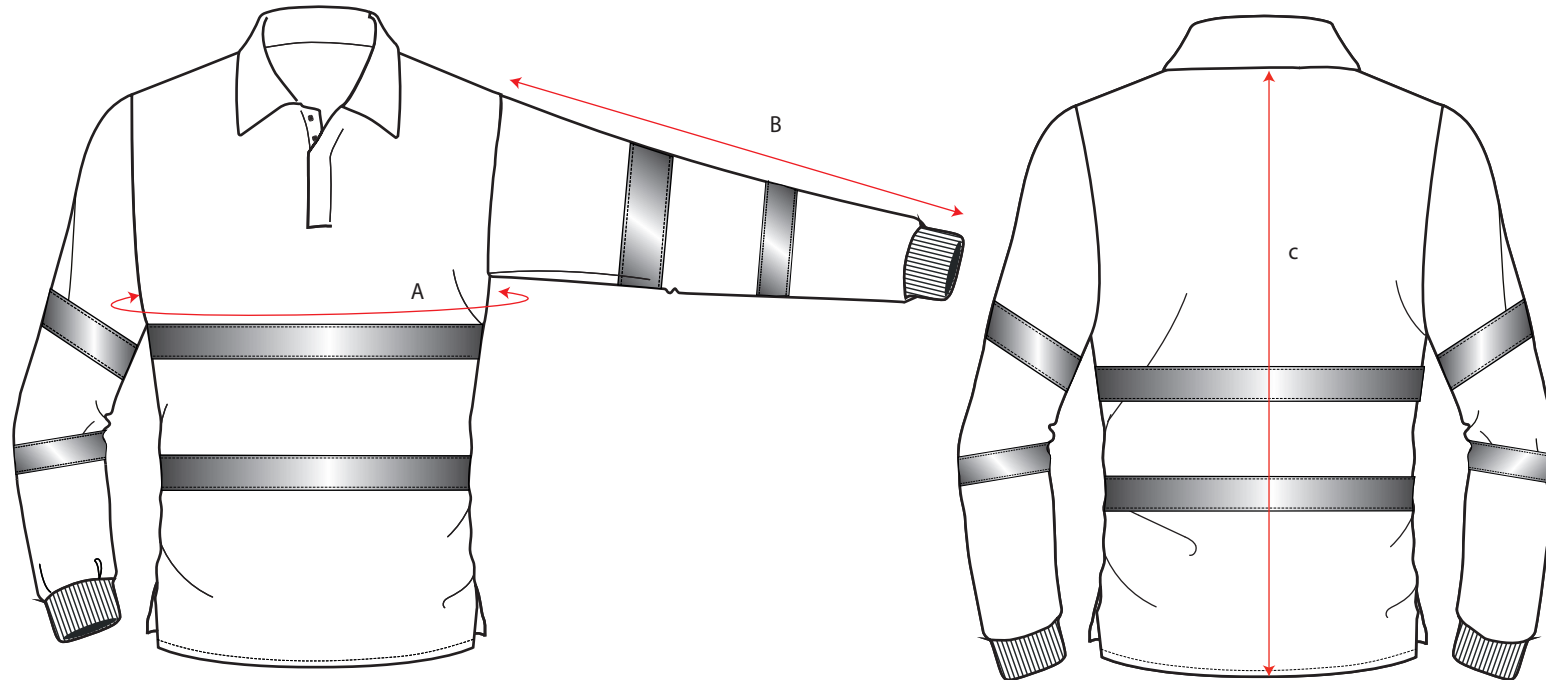

STYLE NO: FR74

DESCRIPTION: Modafume Flame-Resistant Anti-Static Hi-Vis Long Sleeve Polo Shirt EN20471 class 2, EN ISO 11612, IEC 61482-2: 2009 Class 1 and EN1149

FABRIC: Modafume Knit 200gm

COLOUR: EN20471 Hi Vis Yellow/ Navy

:Measurements are for a fully relaxed fabric:

AREA		XS	S	M	L	XL	XXL	XXXL	4XL	5XL
Chest	A	98	106	114	122	130	138	146	154	162
Outside Sleeve <i>(incl. Cuff)</i>	B	61	62	63	64	65	66	67	68	69
Centre Back Length	C	74	76	76	76	76	76	78	78	80