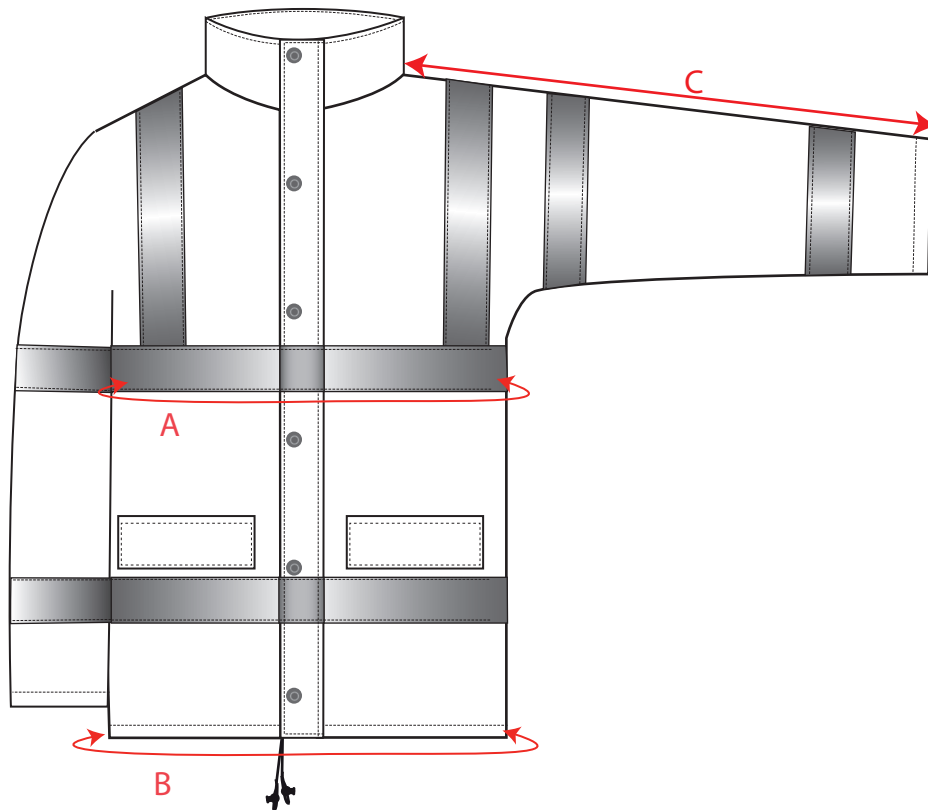

STYLE NO: RT34

DESCRIPTION: Breathable Hi Vis Traffic Jacket RIS

Measurements															
		XS	S	M	L	XL	XXL	3XL	4XL	5XL	6XL	7XL	TOL	Audit	Actual
		80-88	92-96	100-104	108-112	116-124	128-132	136-140	144-148	152-160	164-172	176-184		Size	Size
To Fit Chest															
Jacket Chest	A	110	118	126	134	142	150	158	166	174	186	198	1.5		
Hem	B	110	118	126	134	142	150	158	166	174	186	198	1.5		
Collar to Cuff	C	79.5	80.5	81.5	82.5	83.5	84.5	85.5	86.5	87.5	88.5	89.5	1		
Centre Back to Hem	D	80.5	81.5	82.5	83.5	84.5	85.5	86.5	87.5	88.5	89.5	90.5	1		