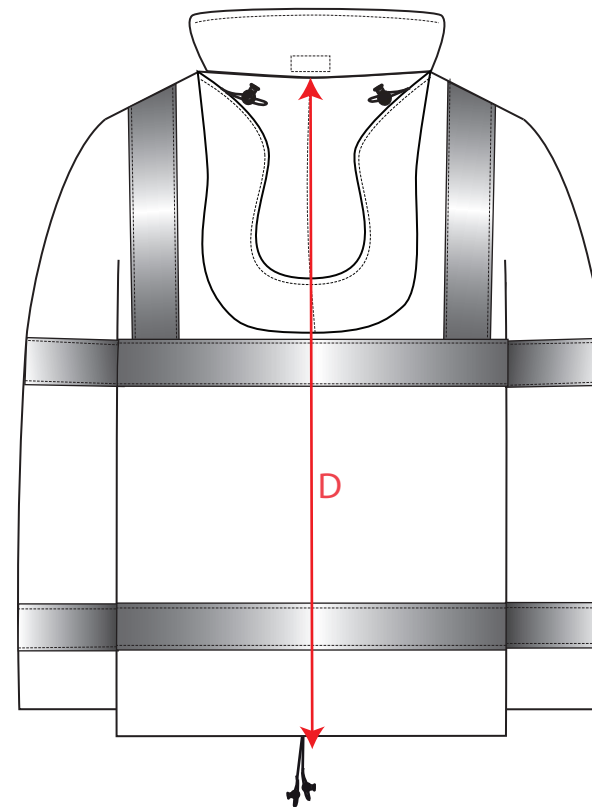

STYLE NO: RT34

DESCRIPTION: Breathable Hi Vis Traffic Jacket RIS

Measurements															
		XS	S	M	L	XL	XXL	3XL	4XL	5XL	6XL	7XL	TOL	Audit	Actual
		80-88	92-96	100-104	108-112	116-124	128-132	136-140	144-148	152-160	164-172	176-184		Size	Size
To Fit Chest															
Jacket Chest	A	110	118	126	134	142	150	158	166	174	186	198	1.5		
Hem	B	110	118	126	134	142	150	158	166	174	186	198	1.5		
Collar to Cuff	C	79.5	80.5	81.5	82.5	83.5	84.5	85.5	86.5	87.5	88.5	89.5	1		
Centre Back to Hem	D	80.5	81.5	82.5	83.5	84.5	85.5	86.5	87.5	88.5	89.5	90.5	1		