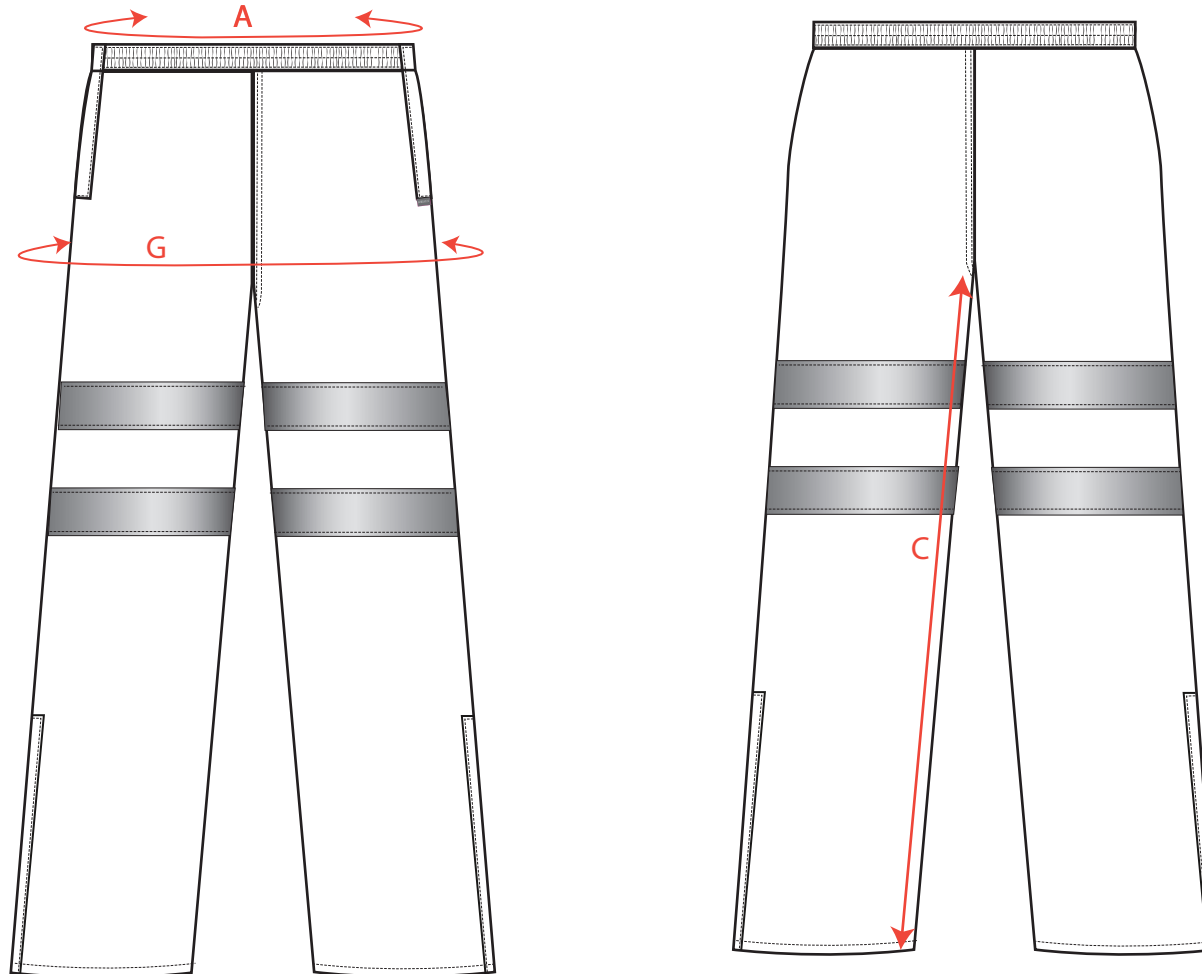

STYLE RT61
NO:

DESCRIPTION: Hi Vis Breathable Trousers

Area	To fit waist measurements to be taken flat	XS	SML	MED	LGE	X-LGE	2X-LGE	3X-LGE	4X-LGE	5X-LGE
		68-72	76-80	84-88	92-96	100-104	108-112	116-120	124-128	132-140
Waist relaxed	A	56	64	72	80	88	96	104	112	120
Inside Leg (31" leg)	C	78	78	78	78	78	78	78	78	78
Hip measurement	G	102	110	118	126	134	142	150	158	170