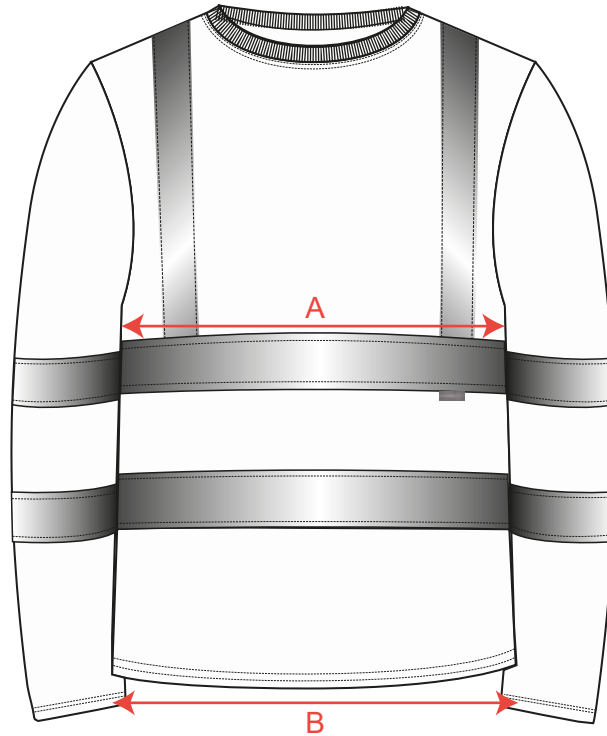

STYLE NO: S178

DESCRIPTION: **High Visibility Long Sleeved T-shirt**

MEASUREMENTS IN CM

		XS	S	M	L	XL	2XL	3XL	4XL	5XL
A	CHEST 2.5CM BELOW THE ARMHOLE	46	50	54	58	62.5	67	72	77	82
B	HEM WIDTH RELAXED	46	50	54	58	62.5	67	72	77	82
C	ACROSS BACK (16CM FROM CB NECK)	43	46	49	52	55.5	59	63	67	71
D	BODY LENGTH (CB NECK TO BACK HEM, INC COLLAR)	73	74	75	76	77	78	79	80	81
R01	DISTANCE BETWEEN VERTICAL TAPES	22	23	24	25	26	27	28	29	30