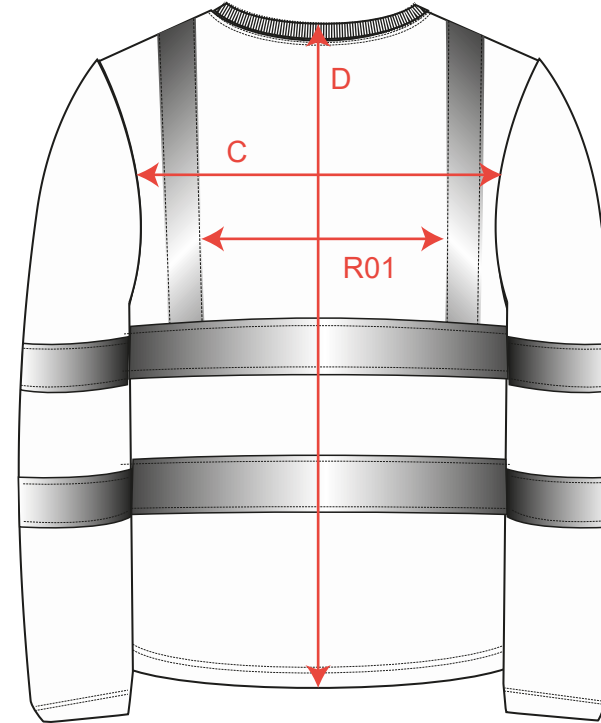

STYLE NO: S178

DESCRIPTION: **High Visibility Long Sleeved T-shirt**

MEASUREMENTS IN CM

		XS	S	M	L	XL	2XL	3XL	4XL	5XL
A	CHEST 2.5CM BELOW THE ARMHOLE	46	50	54	58	62.5	67	72	77	82
B	HEM WIDTH RELAXED	46	50	54	58	62.5	67	72	77	82
C	ACROSS BACK (16CM FROM CB NECK)	43	46	49	52	55.5	59	63	67	71
D	BODY LENGTH (CB NECK TO BACK HEM, INC COLLAR)	73	74	75	76	77	78	79	80	81
R01	DISTANCE BETWEEN VERTICAL TAPES	22	23	24	25	26	27	28	29	30