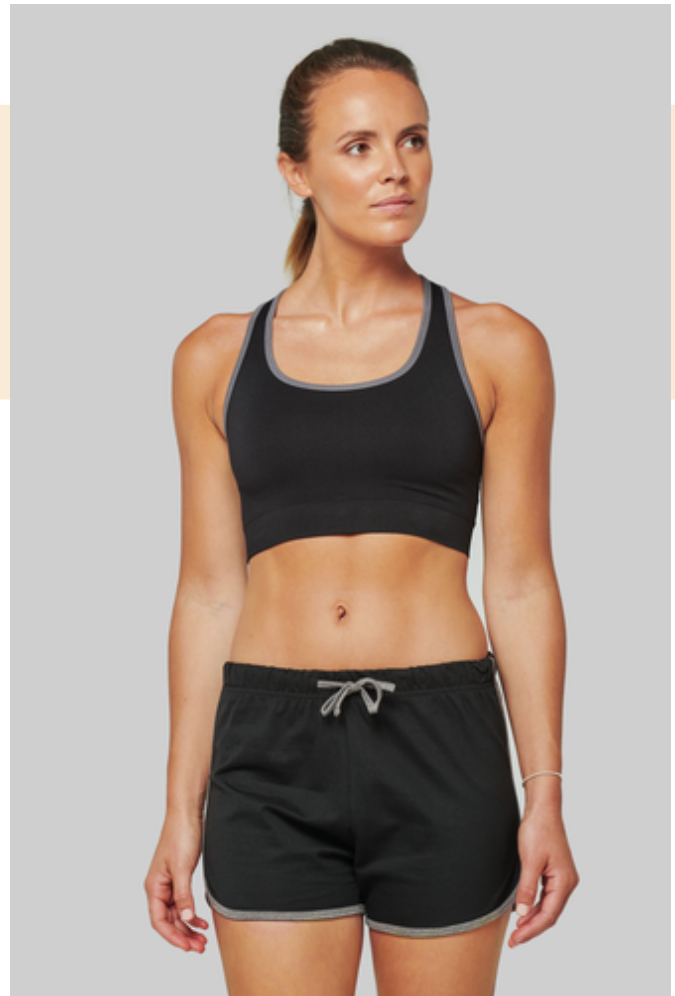

PROACT.®

PA001

Seamless sports bra

- Excellent support
- Seamless for greater comfort
- Perfect for multisport activities

94% polyamide/6% elastane. Racer back. Lined fabric and ergonomic knit for long-lasting comfort with this seamless design. Contrast binding at neck and armholes. Multi-sports style.

XS/S M/L XL/XXL 180 g/m²

More information

Logistic

1

50

Country of origin

TN - Tunisia

Customs code

61143000

Black /
Storm
Grey

Fluorescent
Pink /
Storm
Grey

Storm
Grey /
Fluorescent
Yellow

White /
Storm
Grey