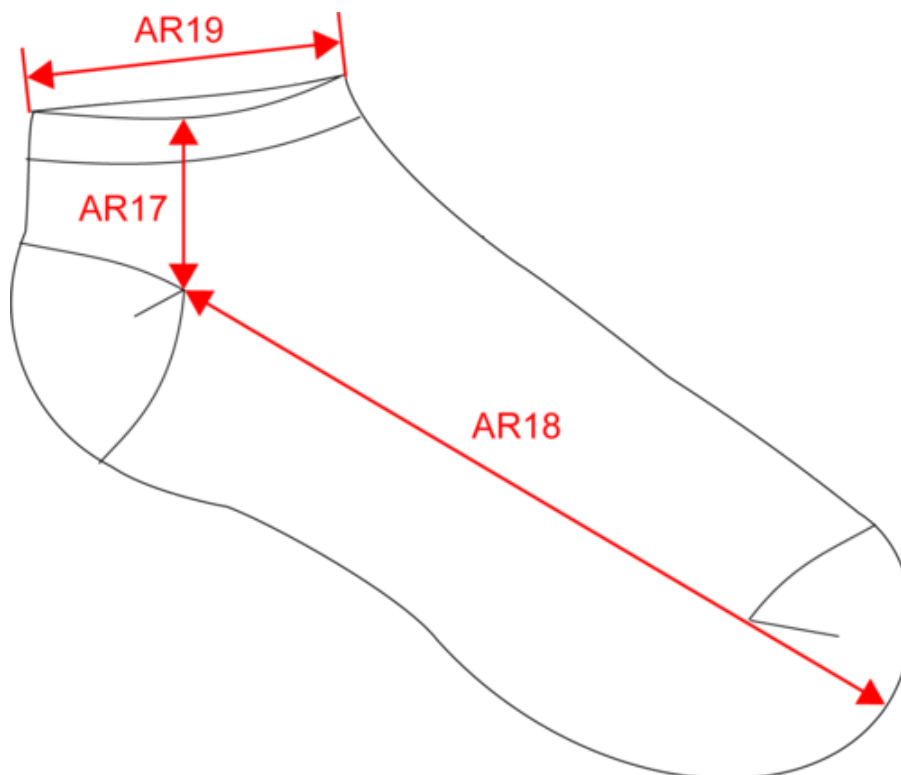

Customs code

Dimensions (cm)

Measurements in cm	35/38 EU	39/42 EU	43/46 EU
AR17 - Sock height from top edge to heel	3.00	4.00	5.00
AR18 - Feet length from heel to sock extremity	17.00	19.00	21.00
AR19 - Sock opening width (relaxed)	7.50	8.00	8.50

White
RVB : 236,236,252
Pantone C : White
Pantone TCX : 11-0601TCX

Logistic

5

200

Sizes	Width (cm)	Height (cm)	Length (cm)	Net weight (kg)	Gross weight (kg)	Pieces/Box	Pieces/Bundle
35/38 EU	40.00	22.00	60.00	0.00000	0.00000	200	0
39/42 EU	40.00	22.00	60.00	0.00000	0.00000	200	0
43/46 EU	40.00	22.00	60.00	0.00000	0.00000	200	0

Pointure fabricant	Royaume-Uni
27/30 EU	C9/C11.5 UK
31/34 EU	C12.5/J2 UK
35/38 EU	J4/J6.5 UK
39/42 EU	5.5/8 UK
43/46 EU	9/11 UK
47/50 EU	12/15 UK