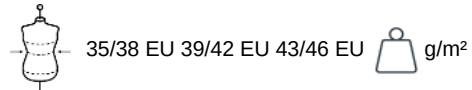

77% viscose/22% polyamide/1% elastane. Light and beautifully soft socks for ultimate comfort.