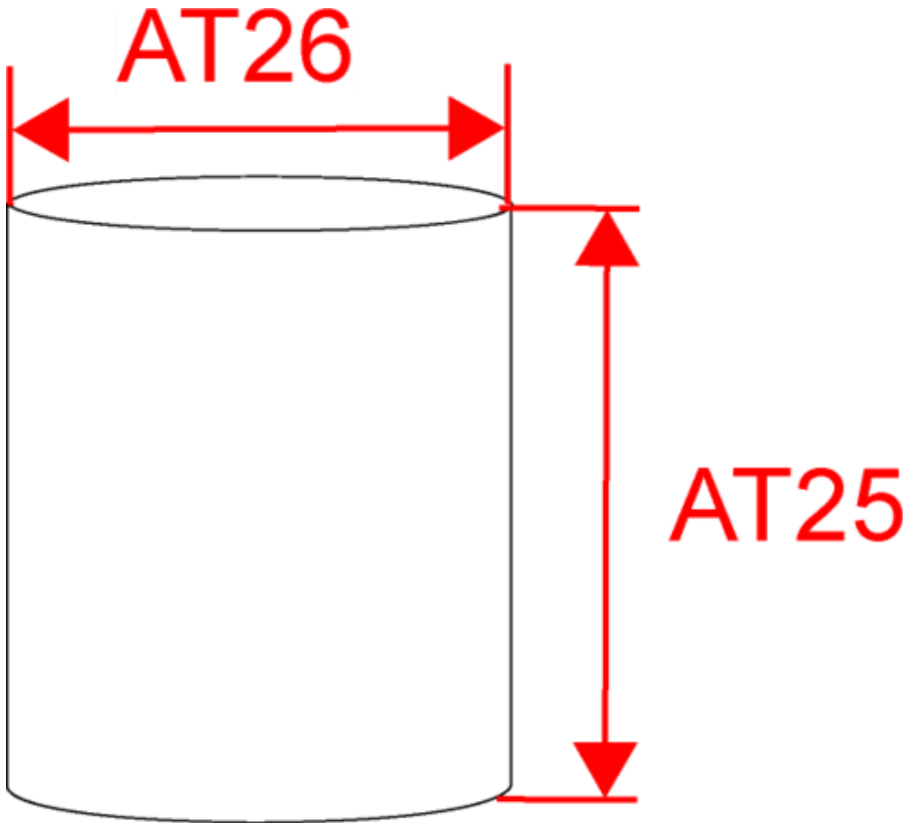

PA049

Towelling multisport wristband

- 4% elastane for greater comfort
- Stretch towelling
- Ergonomic

81% cotton / 16% polyester / 3% elastane. Stretch towelling. Wide comfortable and ergonomic wristband. Length 11 cm x Width 8 cm. Sold individually.

More information

Logistic

Country of origin

CN - China

Customs code

61178080

Towelling multisport wristband

Dimensions (cm)

Measurements in cm	One Size
AT25 - Cuff height	11.00
AT26 - 1/2 cuff width	8.00

PROACT[®]

PA049

Towelling multisport wristband

Colours information

Black

RVB : 35,35,37
Pantone C : Black
Pantone TCX : 19-4004TCX

White

RVB : 236,236,252
Pantone C : White
Pantone TCX : 11-0601TCX

Logisti

10

250

Sizes	Width (cm)	Height (cm)	Length (cm)	Net weight (kg)	Gross weight (kg)	Pieces/Box	Pieces/Bundle
One Size	40.00000	17.00000	60.00000	5.70000	6.60000	250	0