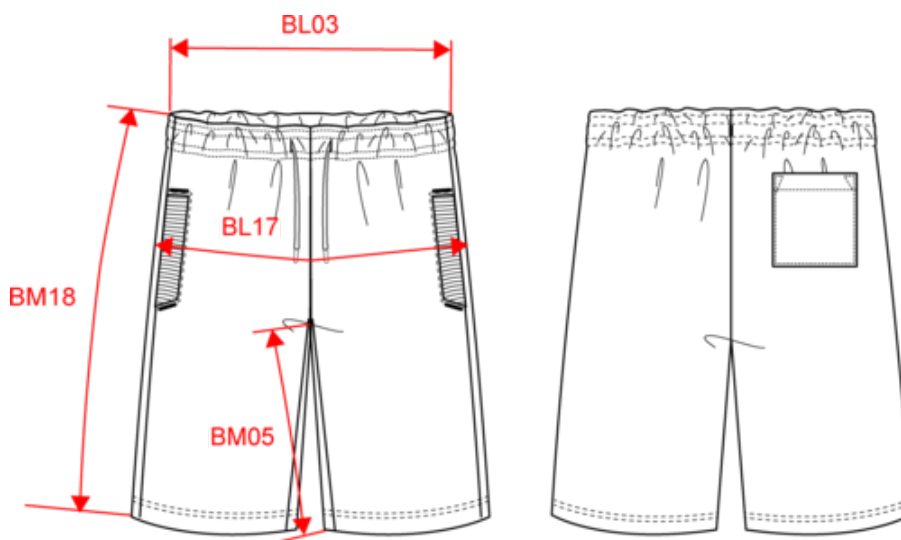

65% polyester / 35% cotton. Brushed fleece. Elasticated waistband with matching drawstring. For extra comfort, the inside of the waist features a contrasted soft-feel elasticated band with fluorescent piping. 2 zipped decorative side pockets, mesh knit pocket bag and a contrasting fluorescent phone pocket. 1 patch back pocket. Twin needle hem.

Adult fleece multisport bermuda shorts

Dimensions (cm)

Measurements in cm	XS	S	M	L	XL	XXL	3XL
BL03 - 1/2 elasticated waist width relaxed (front over back)	33.00	35.00	37.00	39.00	42.00	45.00	48.00
BL17 - 1/2 hip width (measured parallel to waistband)	45.00	48.00	51.00	54.00	57.00	60.00	63.00
BM05 - Inseam length	27.20	27.40	27.60	27.80	28.00	28.20	28.40
BM18 - Side length (waistband included)	51.00	52.00	53.00	54.00	55.00	56.00	57.00

Grey Heather

RVB :
Pantone C : Based on 417C
Pantone TCX : Based on 18-5203TCX

Sporty Navy

RVB : 34,51,72
Pantone C : 7546C
Pantone TCX : 19-4024TCX

Logistic

1

20

Sizes	Width (cm)	Height (cm)	Length (cm)	Net weight (kg)	Gross weight (kg)	Pieces/Box	Pieces/Bundle
XS	40.00000	16.00000	60.00000	5.20000	6.40000	20	1
S	40.00000	16.00000	60.00000	5.60000	6.80000	20	1
M	40.00000	16.00000	60.00000	6.00000	7.20000	20	1
L	40.00000	18.00000	60.00000	6.40000	7.60000	20	1
XL	40.00000	18.00000	60.00000	6.80000	8.00000	20	1
XXL	40.00000	20.00000	60.00000	7.20000	8.40000	20	1
3XL	40.00000	20.00000	60.00000	7.60000	8.80000	20	1