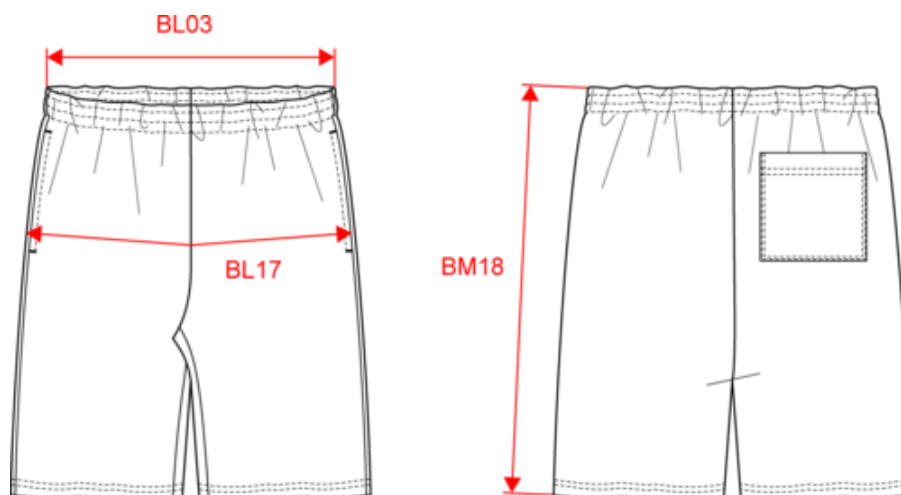

### Dimensions (cm)

Measurements in cm	S	M	L	XL	XXL	3XL	4XL
BL03 - 1/2 elasticated waist width relaxed (front over back)	34.00	35.00	37.00	40.00	43.00	46.00	49.00
BL17 - 1/2 hip width (measured parallel to waistband)	49.00	52.00	55.00	58.00	61.00	64.00	67.00
BM18 - Side length (waistband included)	49.00	50.50	52.00	53.50	55.00	56.58	58.00