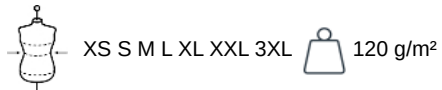

PA167

Performance shorts

- Ultra-soft and comfortable fabric.
- 2 deep front pockets.
- Elasticated waistband with drawstring for a better fit.

94% polyester / 6% elastane. Soft and comfortable fabric. 2 deep front pockets. Elasticated waist with drawstring.