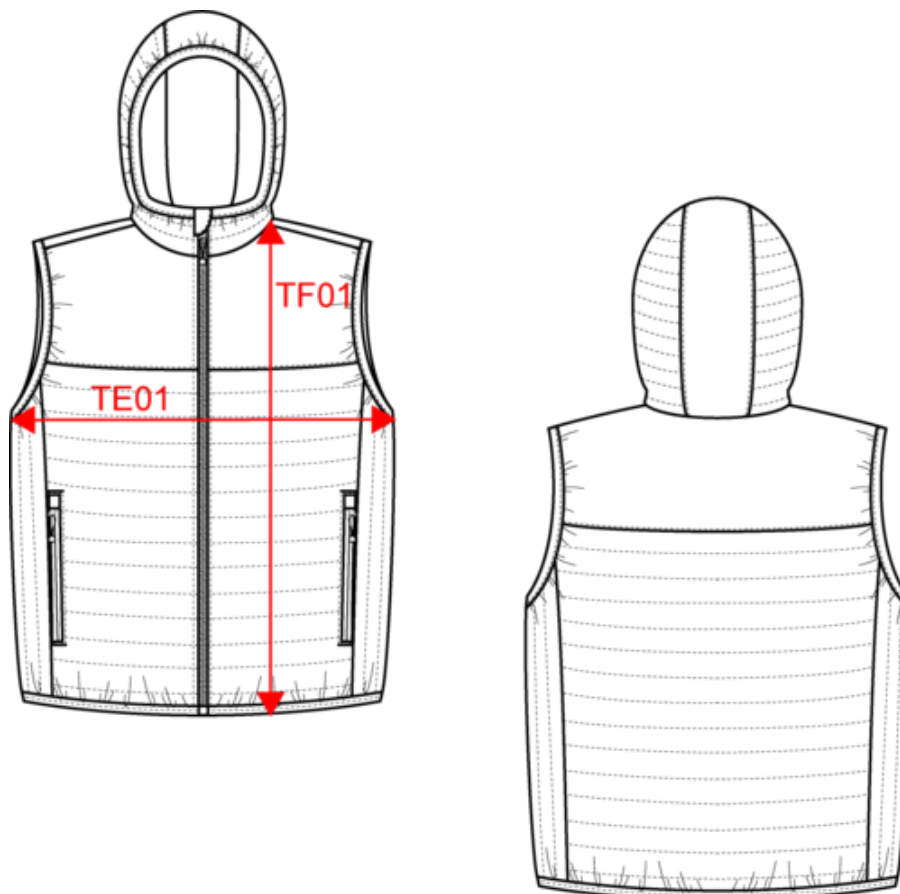

PA238

Kids' hooded bodywarmer

- Warm and ultra-lightweight.
- Folds up into storage bag.
- 2 zipped pockets.

100% polyamide (Marl dark grey: 70% polyamide/30% polyester). Polyester inner padding. Warm and ultra-lightweight. Folds up into storage bag. Decorative front zip fastening. 2 front zipped pockets, including one with a fluorescent phone pocket. Earphone access. Contrasting lining and hood. Elasticated binding on edges. Average weight size 8/10 : 270g.

Dimensions (cm)

Measurements in cm	6/8 ans	8/10 ans	10/12 ans	12/14 ans
TE01 - 1/2 chest width at 1.5cm below armhole	39.50	42.50	45.50	48.50
TF01 - Total height from HSP	47.50	53.00	57.75	62.50

PROACT[®]