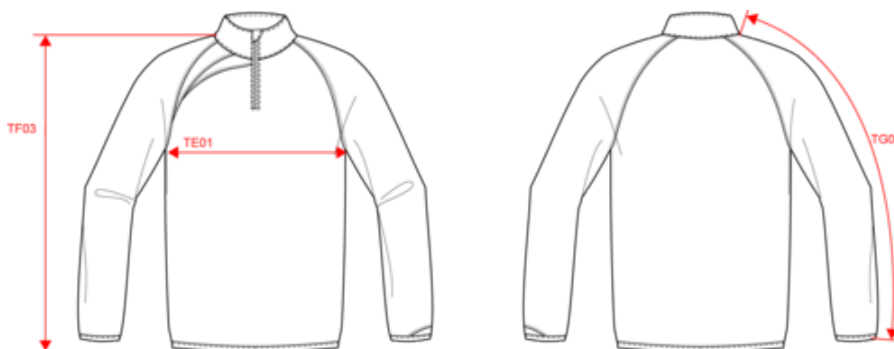

Also available in version

PA329

Adults' zip neck training top

Dimensions (cm)

Measurements in cm	XS	S	M	L	XL	XXL	3XL	4XL
TE01 - 1/2 chest width at 1.5cm below armhole	48.00	51.00	54.00	57.00	60.00	63.00	66.00	69.00
TF03 - Front total height from HSP	68.50	70.50	72.50	74.50	76.50	78.50	80.50	82.50
TG04 - Raglan long sleeve length	79.25	81.00	82.75	84.50	86.25	88.00	89.75	91.50