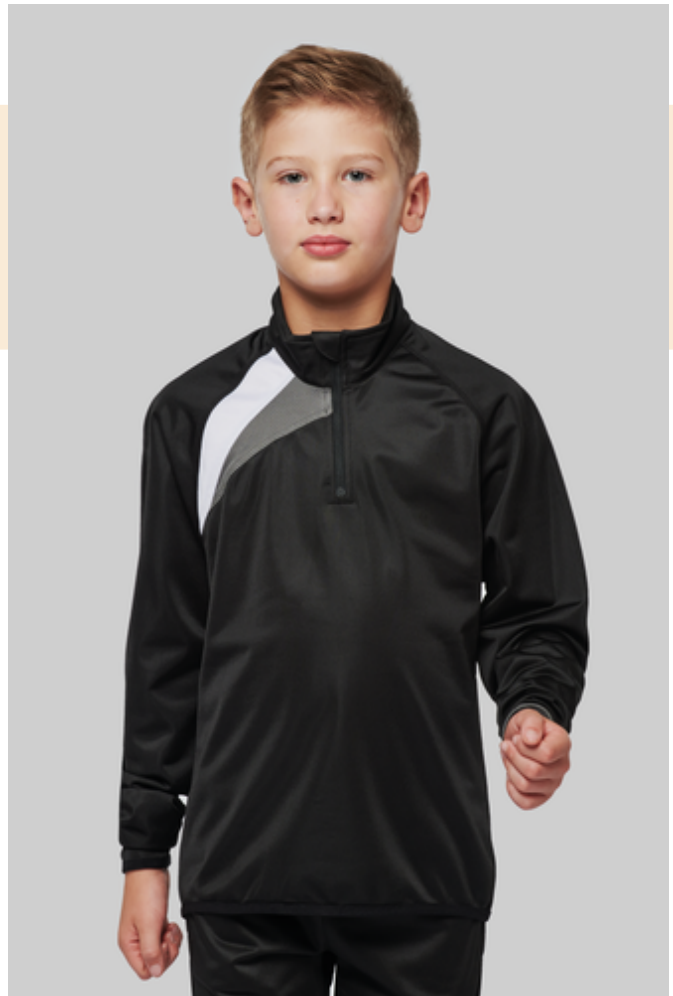

PA329

Kids' zip neck training top

- Matching coverstitched seams.
- Seams with matching coverstitching for a flawless finish.

100% brushed polyester tricot. Zip neck. Contrast panel details. Matching topstitch. Elasticated hem and cuffs.

More information

Logistic

Country of origin

CN - China
BD - Bangladesh
PK - Pakistan

Customs code

61103099

Also available in version

PA328