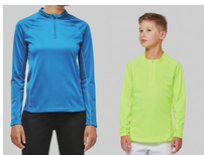

PROACT.[®]

PA335

Long sleeve sports top ¼ men's zip

• 100% polyester knit: incredibly resistant.

100% polyester tricot. Raglan sleeves. Contrast topstitch.

XS S M L XL XXL 3XL

170 g/m²

More information

PA336

PA346

Black

Fluorescent
Yellow

Sporty
Navy

Sporty
Red

Sporty
Royal
Blue

PROACT.[®]

PA335

Long sleeve sports top ¼ men's zip

Dimensions (cm)

PROACT[®]

PA335

Long sleeve sports top ¼ men's zip

Colours information

Black
RVB : 35,35,37
Pantone C : Black
Pantone TCX : 19-4004TCX