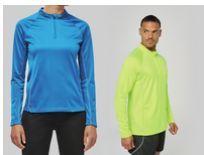

PROACT.[®]

PA346

Long sleeve sports top ¼ child zip

• 100% polyester knit: incredibly resistant

100% polyester tricot. Raglan sleeves. Contrast topstitch.

6/8 ans 8/10 ans 10/12 ans 12/14 ans  170 g/m²

More information

PA336

PA335

Fluorescent
Yellow

Sporty
Navy

Sporty
Royal
Blue

PROACT.[®]

PA346

Long sleeve sports top ¼ child zip