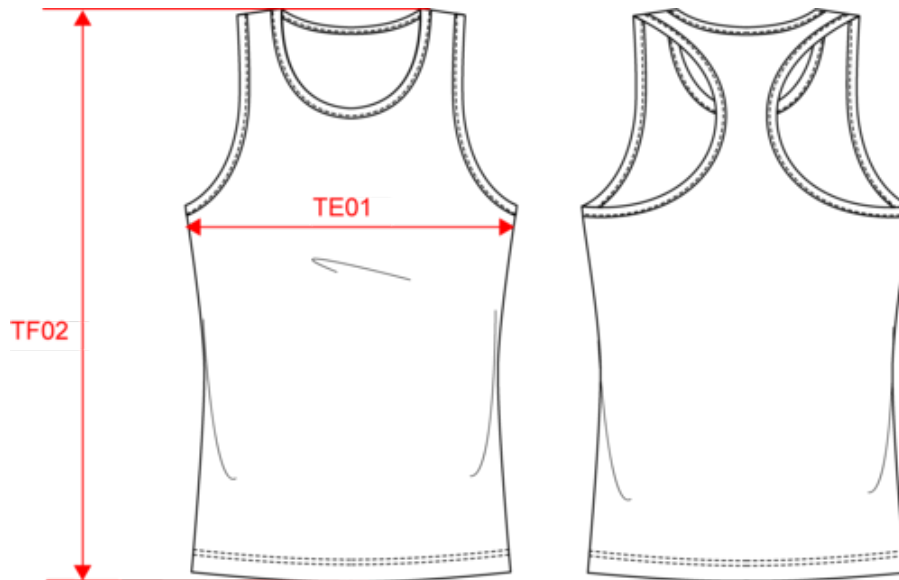

PROACT.®

PA442

Ladies' sports tank top

- 100% polyester: incredibly resistant, lightweight and breathable.
- Light quick-drying fabric.
- Racer back for better support.

100% polyester. Quick-drying lightweight fabric. Racer back style. Bound neck and armholes. Twin needle finishing at the hem.

More information

Logistic

Country of origin

Customs code

Also available in version

PA441

Dimensions (cm)

Measurements in cm	XS	S	M	L	XL
TE01 - 1/2 chest width at 1.5cm below armhole	37.00	40.00	43.00	46.00	49.00
TF02 - Total height from HSP (binding included)	61.25	63.25	65.25	67.25	69.25