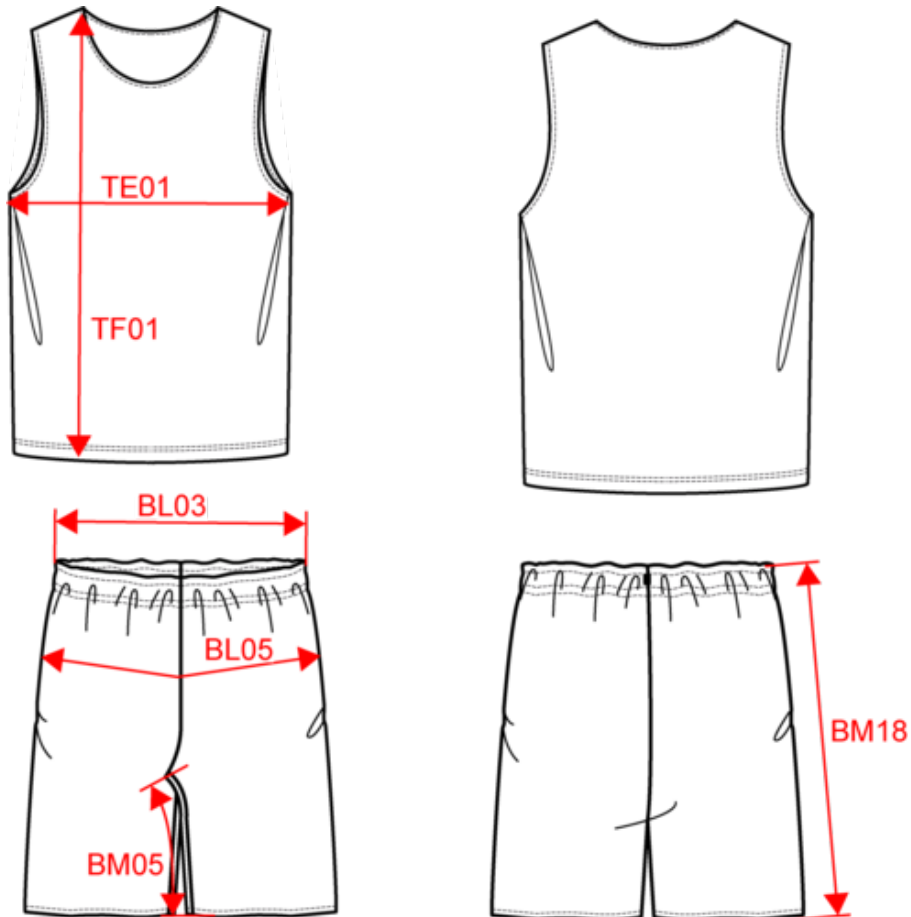

PA449

Kids' reversible basketball kit

- 100% polyester: incredibly resistant, lightweight and breathable.
- Lined and reversible fabric.
- Unfinished hem for easy decoration access.

100% polyester. Lined and reversible fabric. Unisex kit including sleeveless jersey and shorts. Jersey: reversible, 2 x 150 gsm stitched layers. Unfinished hem for easy decoration access. Shorts: reversible. 2 x 150 gsm stitched layers. Elasticated waist with drawstring. Average weight size 8/10 : 280g.

Dimensions (cm)

Measurements in cm	6/8 ans	8/10 ans	10/12 ans	12/14 ans
BL03 - 1/2 elasticated waist width relaxed (front over back)	27.00	29.00	31.00	33.00
BL05 - 1/2 hip width (front waist over back)	39.50	41.50	43.50	45.50
BM05 - Inseam length	17.00	20.00	23.00	26.00
BM18 - Side length (waistband included)	39.00	43.00	47.00	51.00
TE01 - 1/2 chest width at 1.5cm below armhole	36.40	39.00	42.50	46.00
TF01 - Total height from HSP	49.50	54.50	59.50	64.50

White

RVB : 236,236,252
Pantone C : White
Pantone TCX : 11-0601TCX

Sporty Red
RVB : 181,18,46
Pantone C : 1805C
Pantone TCX : 19-1761TCX

White

RVB : 236,236,252
Pantone C : White
Pantone TCX : 11-0601TCX

Sporty Royal Blue
RVB : 4,96,160
Pantone C : 647C
Pantone TCX : 18-4045TCX

White

RVB : 236,236,252
Pantone C : White
Pantone TCX : 11-0601TCX

Logistic

1

25

Sizes	Width (cm)	Height (cm)	Length (cm)	Net weight (kg)	Gross weight (kg)	Pieces/Box	Pieces/Bundle
6/8 ans	40.00000	30.00000	60.00000	6.50000	7.50000	25	1
8/10 ans	40.00000	30.00000	60.00000	6.50000	7.50000	25	1
10/12 ans	40.00000	30.00000	60.00000	6.50000	7.50000	25	1
12/14 ans	40.00000	30.00000	60.00000	6.50000	7.50000	25	1