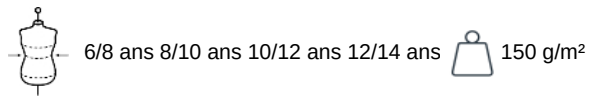

PA449

Kids' reversible basketball kit

- 100% polyester: incredibly resistant, lightweight and breathable.
- Lined and reversible fabric.
- Unfinished hem for easy decoration access.

100% polyester. Lined and reversible fabric. Unisex kit including sleeveless jersey and shorts. Jersey: reversible, 2 x 150 gsm stitched layers. Unfinished hem for easy decoration access. Shorts: reversible. 2 x 150 gsm stitched layers. Elasticated waist with drawstring. Average weight size 8/10 : 280g.

Dimensions (cm)

Measurements in cm	6/8 ans	8/10 ans	10/12 ans	12/14 ans
BL03 - 1/2 elasticated waist width relaxed (front over back)	27.00	29.00	31.00	33.00
BL05 - 1/2 hip width (front waist over back)	39.50	41.50	43.50	45.50
BM05 - Inseam length	17.00	20.00	23.00	26.00
BM18 - Side length (waistband included)	39.00	43.00	47.00	51.00
TE01 - 1/2 chest width at 1.5cm below armhole	36.40	39.00	42.50	46.00
TF01 - Total height from HSP	49.50	54.50	59.50	64.50

White

RVB : 236,236,252
Pantone C : White
Pantone TCX : 11-0601TCX

Logistic

1

25

Sizes	Width (cm)	Height (cm)	Length (cm)	Net weight (kg)	Gross weight (kg)	Pieces/Box	Pieces/Bundle
6/8 ans	40.00000	30.00000	60.00000	6.50000	7.50000	25	1
8/10 ans	40.00000	30.00000	60.00000	6.50000	7.50000	25	1
10/12 ans	40.00000	30.00000	60.00000	6.50000	7.50000	25	1
12/14 ans	40.00000	30.00000	60.00000	6.50000	7.50000	25	1