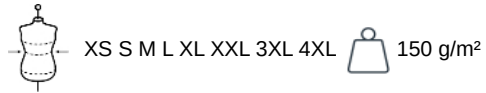

PROACT.®

PA459

Men's basketball jersey

• 100% polyester: incredibly resistant, lightweight and breathable.

100% polyester. V-neck. Contrast piping at neck and armholes. Twin needle finishing at the hem.