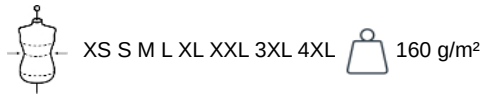

PROACT.®

PA475

Two-tone sports tank top

- Supple fabric and fit designed for multisports activities.
- Quick-drying fabric.
- Textured mesh side and shoulder panels for greater freedom of movement.

92% polyester / 8% elastane. 94% polyester / 6% elastane mesh inserts - 180 gsm. Quick-drying fabric. Lightweight soft fabric designed for multi-sports activities. Mesh side and shoulder panels for greater ease of movement.