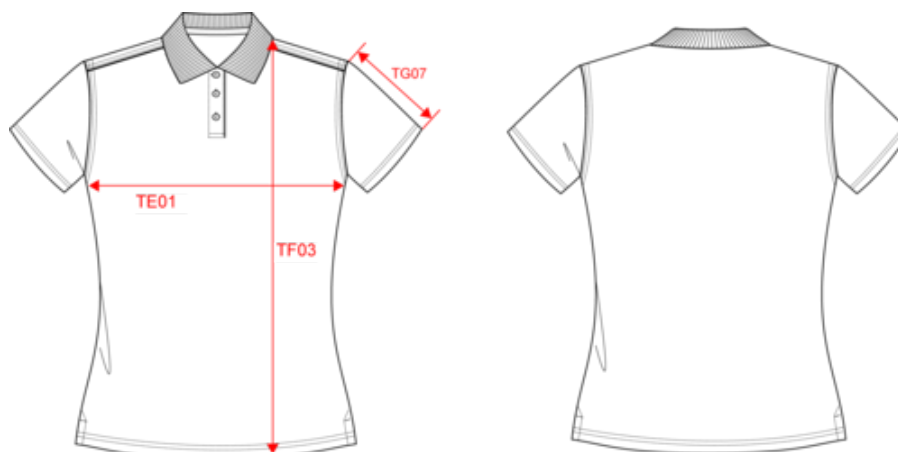

PROACT.®

PA481

Ladies' short-sleeved polo shirt

- 100% polyester interlock: incredibly resistant, lightweight and breathable.
- Quick-drying fabric.
- Contrasting taped neckline and side slits.

100% polyester interlock. Quick-drying fabric. Ribbed collar. 3 button placket. Contrast taped neck and side slits. Contrast piping at shoulders. Twin needle finishing at the cuffs and hem.

Ladies' short-sleeved polo shirt

Dimensions (cm)

Measurements in cm	XS	S	M	L	XL	XXL
TE01 - 1/2 chest width at 1.5cm below armhole	43.00	46.00	49.00	52.00	55.00	58.00
TF03 - Front total height from HSP	61.00	63.00	65.00	67.00	69.00	71.00
TG07 - Short sleeve length	12.00	13.00	14.00	15.00	16.00	17.00