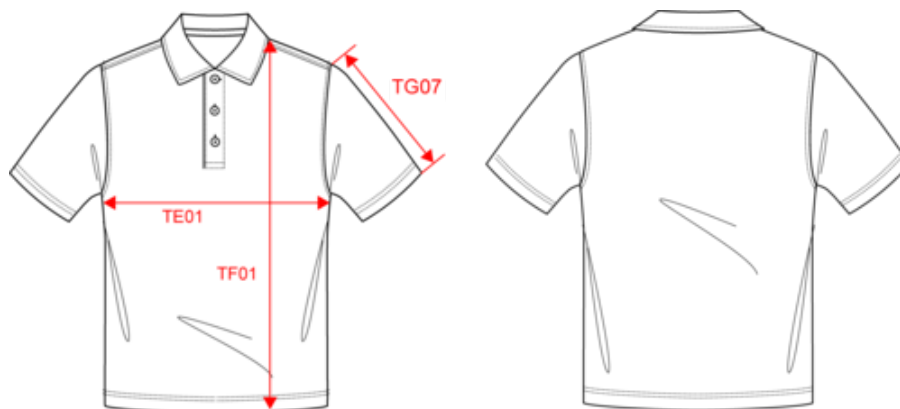

Also available in version

PA483

PA484

PROACT.®

PA482

Men's short-sleeved polo shirt

Dimensions (cm)

Measurements in cm	XS	S	M	L	XL	XXL	3XL
TE01 - 1/2 chest width at 1.5cm below armhole	46.00	49.00	52.00	55.00	58.00	61.00	64.00
TF01 - Total height from HSP	68.00	70.00	72.00	74.00	76.00	78.00	80.00
TG07 - Short sleeve length	20.75	21.50	22.25	23.00	23.75	24.50	25.25